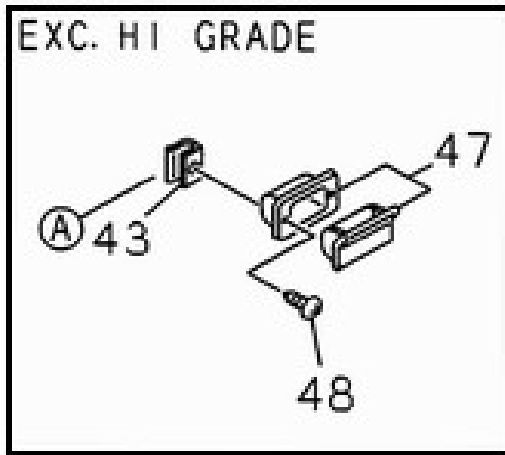

PART INFORMATION

No : 013/IAMI/INV/III/2009

Tanggal : 06 Maret 2009

Perihal : TRAY ASH REAR

FIG.NO : 6-55

NO	PART NUMBER	ITC	DESCRIPTION	Fig Key	Key	TYPE	PRICE LIST	REMARKS
	CURRENT							
1	18-97150 683-1		TRAY ASH RR	6-55	47	TBR541	118.000	GRAY
2	18-97154 193-1		TRAY ASH RR	6-55	47	TBR541	-	BLACK
	NEW							
1	18-97150 683-1		TRAY ASH RR	6-55	47	TBR541	118.000	GRAY
2	18-94154 193-1	C	TRAY ASH RR	6-55	47	TBR541	99.000	BLACK
3	18-94375 826-1		TRAY ASH RR	6-55	47	TBR541	99.000	BLACK
4	18-97394 025-1		TRAY ASH RR	6-55	47	TBR541	290.000	BLACK
5	18-97412 234-1		TRAY ASH RR	6-55	47	TBR541	127.000	BEIGE