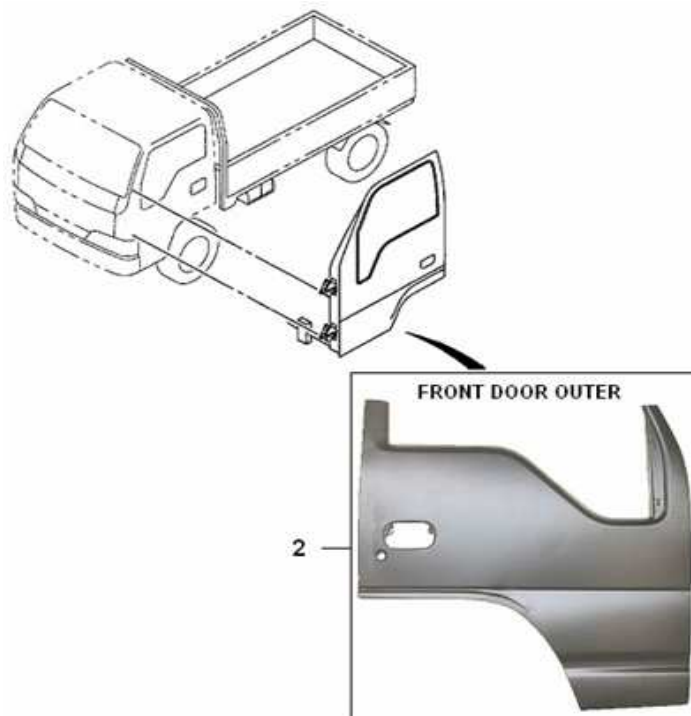

PART INFORMATION

No : 002 / IAMI / PM / PART / III / 2011

Tanggal : 23 Maret 2011

Perihal : FRONT DOOR OUTER N Series

Revised , 28 Maret 2011

FIG.NO : 6-30 FRONT DOOR OUTER

NO	PART NUMBER	DESCRIPTION	FIG NO	KEY NO	APPLIED DATE	RETAIL	REMARKS
1	I8-99161 008-A	FRONT DOOR OUTER RH, N#	6-30	2	1102-	880.000	
2	I8-99161 009-A	FRONT DOOR OUTER LH, N#	6-30	2	1102-	880.000	