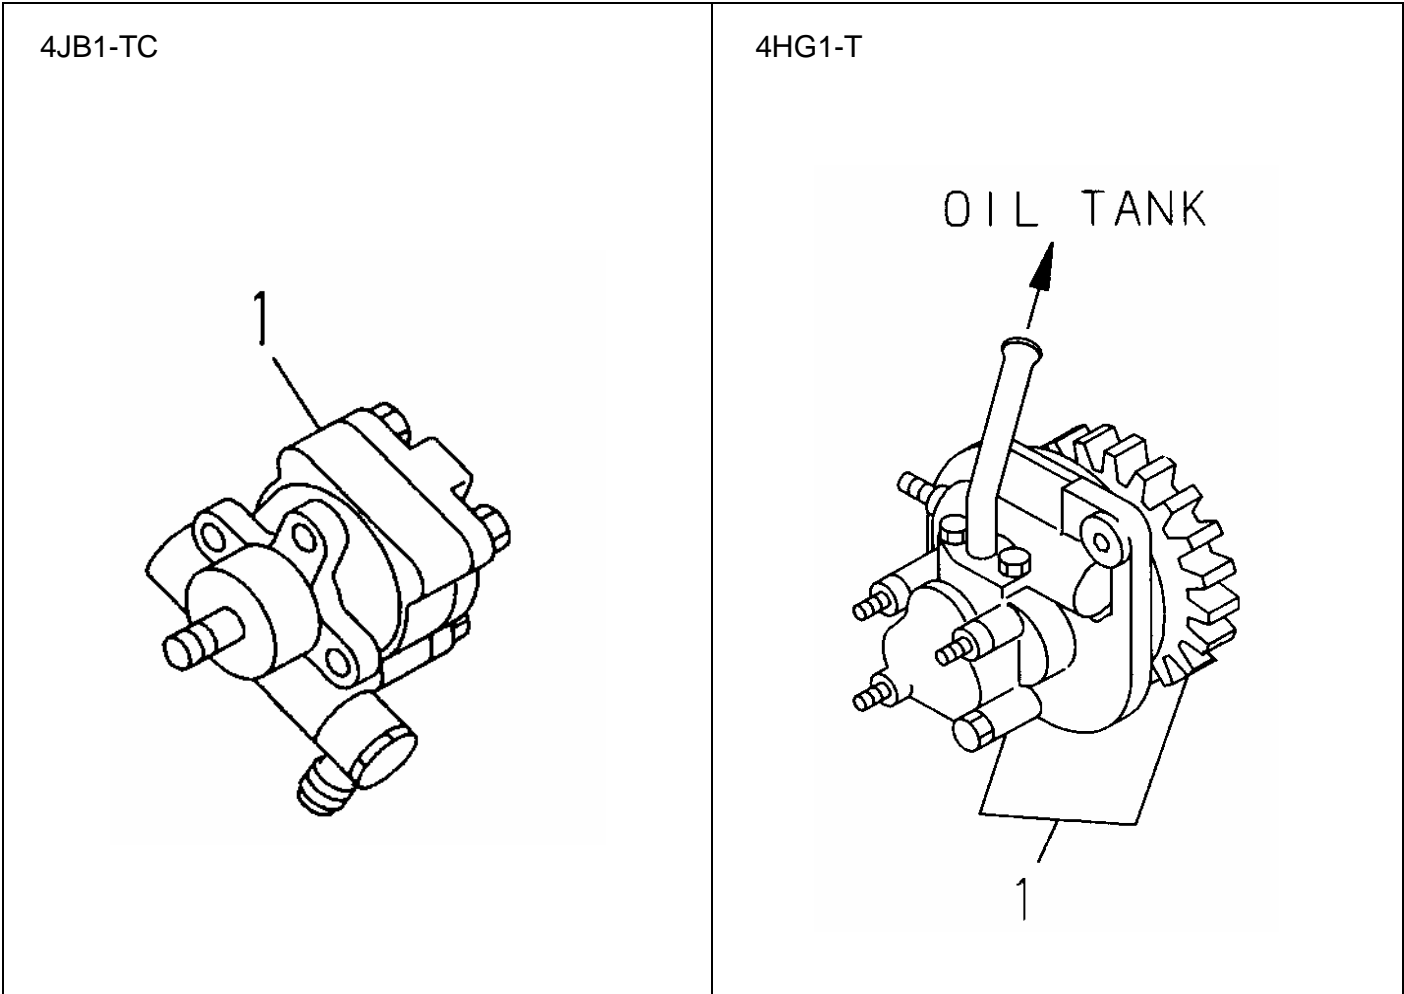

PART INFORMATION

No : 002 / PI / PART / IAMI / I / 2012
 Tanggal : 24 Jan 2012
 Perihal : PUMP P/STEERING 4JB1-TC & 4HG1-T

4-36 POWER STEERING CONTROL; ENGINE SIDE

NO	PART NUMBER	DESCRIPTION	KEY NO	QTY/U	APPLIED DATE	RETAIL	REMARKS
1	8-97354 730-1	PUMP ASM;OIL,P/S	1	1	0702-0712	7.550.000	NKR55T/B
2	8-97354 730-1	PUMP ASM;OIL,P/S	1	1	0801-	7.550.000	NHR55, NKR55T/B
3	8-97388 650-1	PUMP ASM;OIL,P/S	1	1	0702-0903	6.700.000	NKR71T/THD
4	8-98138 130-0	PUMP ASM;OIL,P/S	1	1	0904-	6.700.000	NKR71T/THD