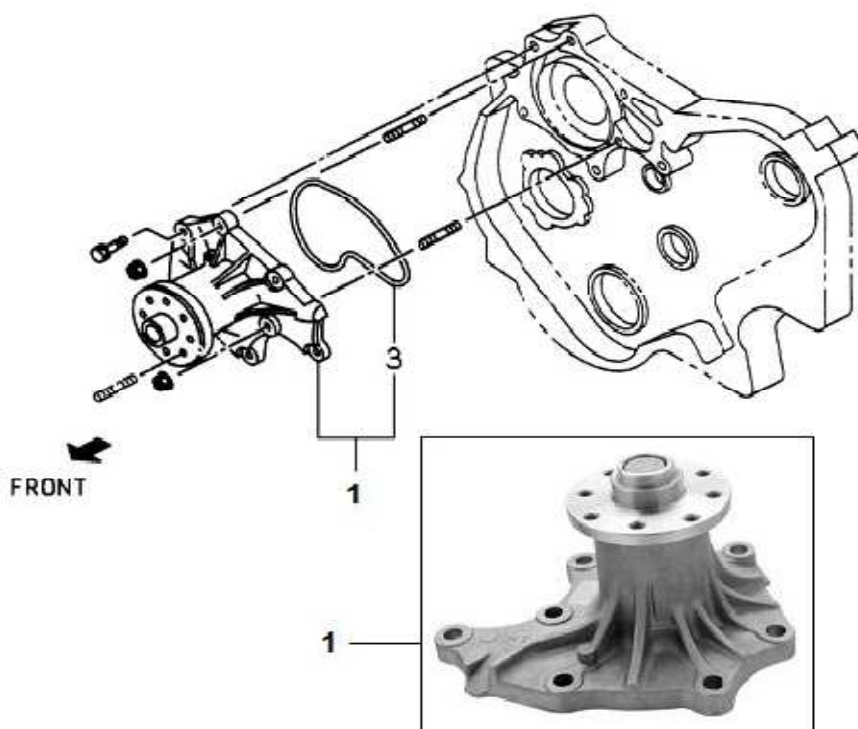

PART INFORMATION

No : 003 / PI / PART / IAMI / I / 2014

Tanggal : 29 Jan 2014

Perihal : PUMP ASM WATER TBR54/541 IADG

FIG.NO : 0-30 WATER PUMP

NO	PART NEW	DESCRIPTION	FIG No.	KEY NO.	APPLIED DATE	RETAIL	REMARKS
1	I6-97105 012-1	PUMP ASM WATER	0-30	1	0202-	270.000	TBR54, TBR541