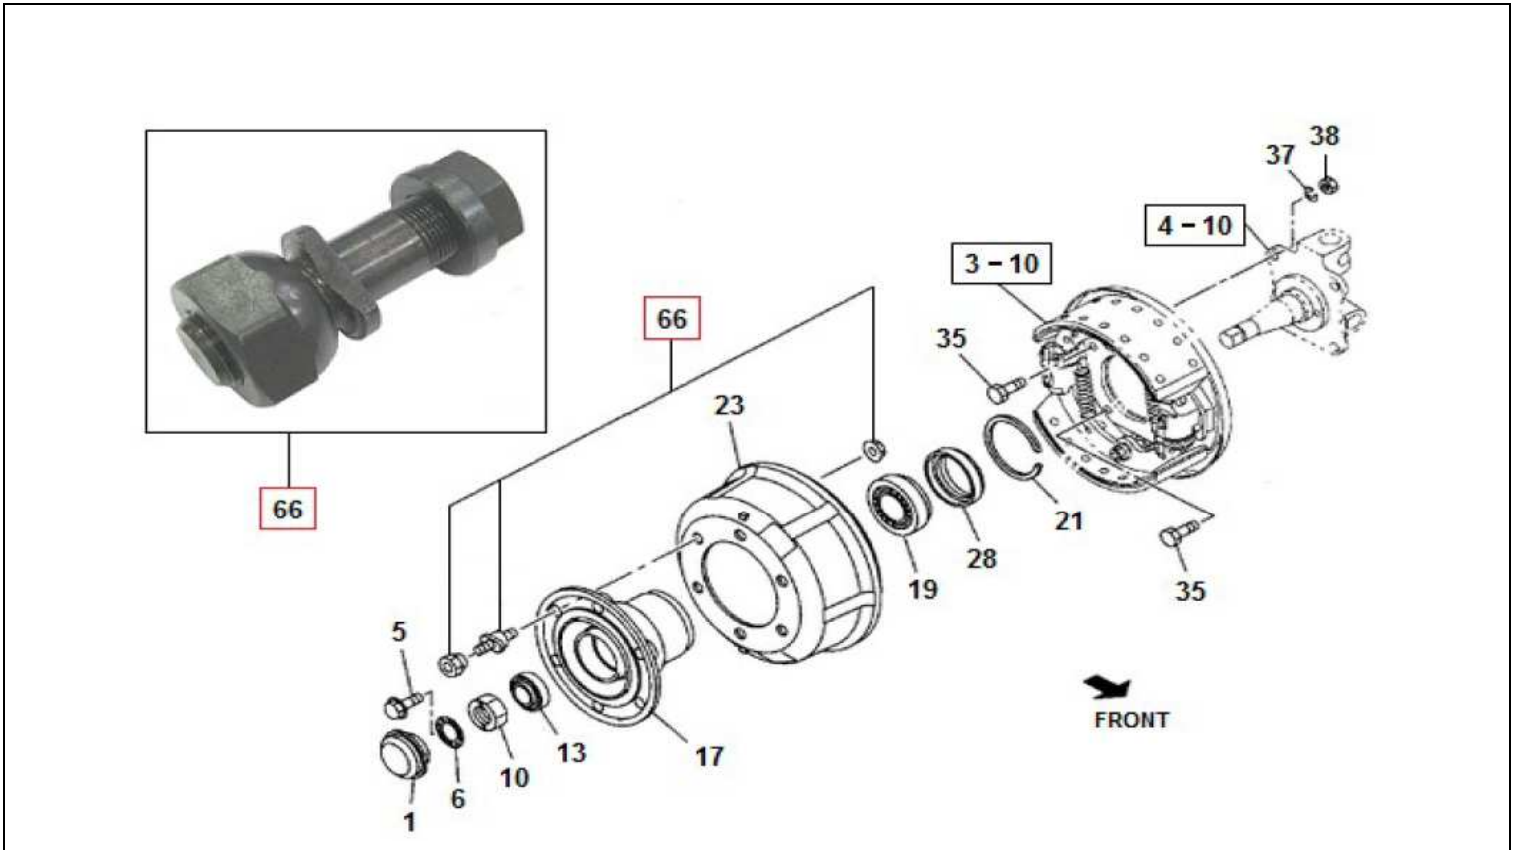

PART INFORMATION

No : 004 / PI / PART / IAMI / 1 / 15
 Tanggal : 6 Januari 2015
 Perihal : PIN WHEEL SET; FRONT, FRR, IADG

FIG.NO : 4-11 FRONT HUB AND DRUM OR ROTOR

NO	PART NEW	DESCRIPTION	FIG No.	KEY NO.	APPLIED DATE	RETAIL	REMARKS
1	I6-87412 285-0	PIN WHEEL SET FRONT	4-11	66	1103-	Rp57.000	(RH) FRR
2	I6-87412 286-0	PIN WHEEL SET FRONT	4-11	66	1103-	Rp57.000	(LH) FRR