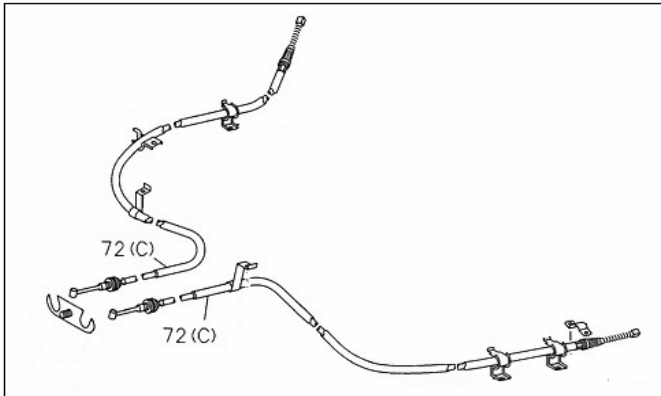

PART INFORMATION

No : 006 / IAMI / PM / PART / III / 2011
Tanggal : 23 Maret 2011
Perihal : PARKING BRAKE CONTROL IADG

FIG.NO : 3-11 PARKING BRAKE CONTROL

TBR541

D-MAX

NO	PART NUMBER	DESCRIPTION	FIG NO	KEY NO	APPLIED DATE	RETAIL	REMARKS
1	I6-97956 184-0	CABLE; PARKING BRAKE	3-11	72(C)	0008-	68.000	RH, TBR541
2	I6-97956 185-0	CABLE; PARKING BRAKE	3-11	72(C)	0008-	68.000	LH, TBR541
3	I6-98007 010-1	CABLE; PARKING BRAKE	3-11	72(A)	0307-	68.000	RH, D-MAX
4	I6-98007 011-1	CABLE; PARKING BRAKE	3-11	72(A)	0307-	68.000	LH, D-MAX