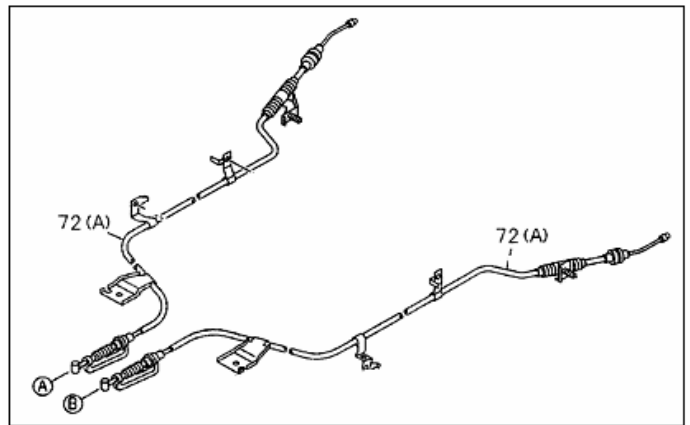

PART INFORMATION

No : 006 / IAMI / PM / PART / III / 2011
Tanggal : 23 Maret 2011
Perihal : PARKING BRAKE CONTROL IADG

FIG.NO : 3-11 PARKING BRAKE CONTROL

TBR541

D-MAX

NO	PART NUMBER	DESCRIPTION	FIG NO	KEY NO	APPLIED DATE	RETAIL	REMARKS
1	I6-97956 184-0	CABLE; PARKING BRAKE	3-11	72(C)	0008-	68.000	RH, TBR541
2	I6-97956 185-0	CABLE; PARKING BRAKE	3-11	72(C)	0008-	68.000	LH, TBR541
3	I6-98007 010-1	CABLE; PARKING BRAKE	3-11	72(A)	0307-	68.000	RH, D-MAX
4	I6-98007 011-1	CABLE; PARKING BRAKE	3-11	72(A)	0307-	68.000	LH, D-MAX