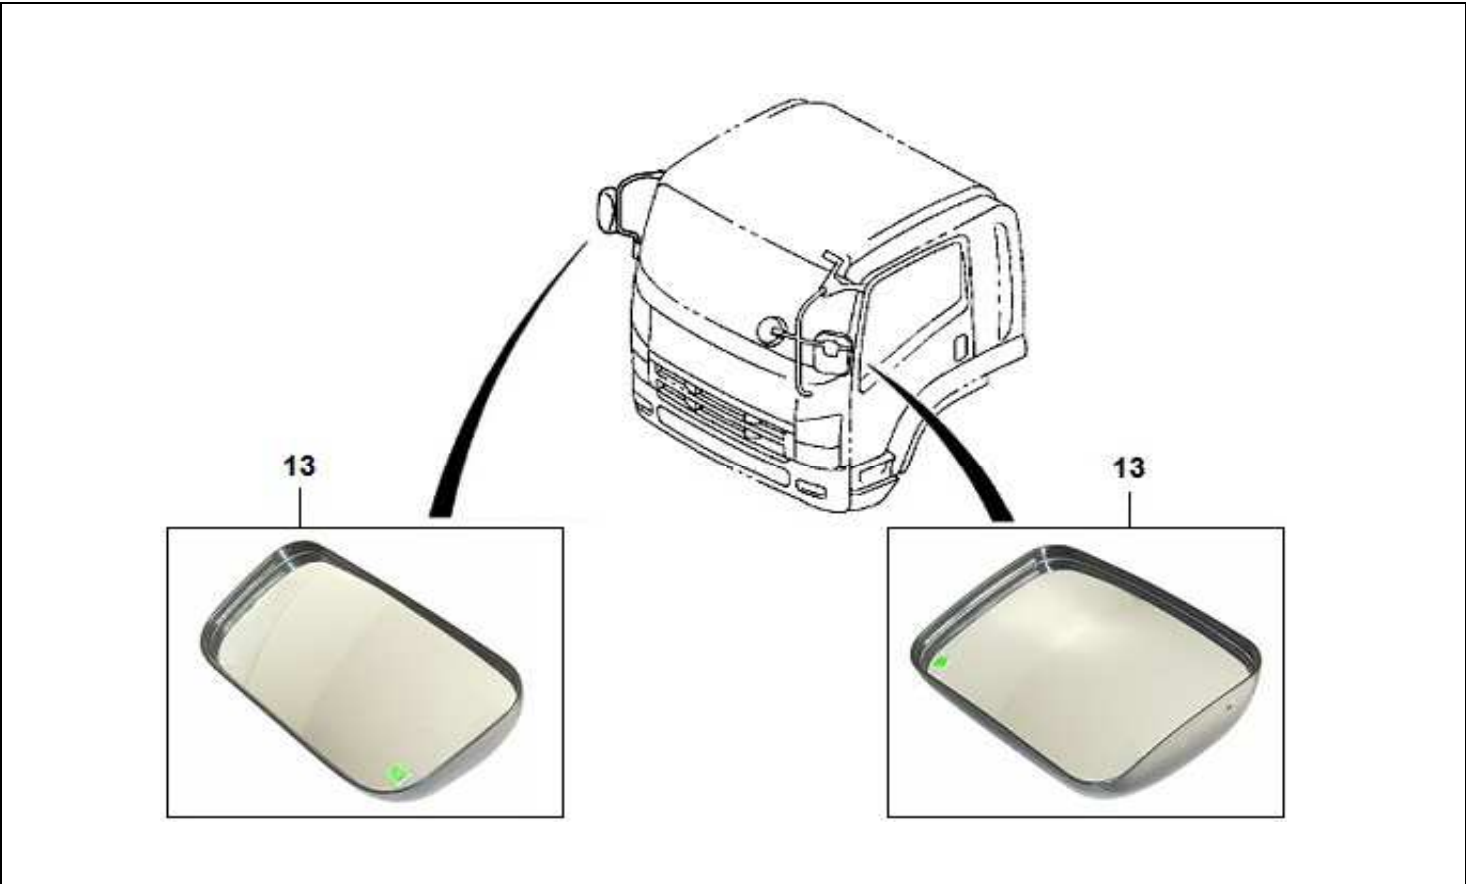

# PART INFORMATION

No : 007 / PI / PART / IAMI / I / 2014  
Tanggal : 29 Jan 2014  
Perihal : MIRROR OUTSIDE GIGA IADG

FIG.NO : 7-20 MIRROR AND MIRROR STAY

NO	PART NEW	DESCRIPTION	FIG No.	KEY NO.	APPLIED DATE	RETAIL	REMARKS
1	16-98104 068-0	MIRROR ASM OUTSIDE RH	7-20	13	1104-	88.000	FTR, FVR, FVM, FVZ
2	16-98028 332-0	MIRROR ASM OUTSIDE LH	7-20	13	1104-	92.000	FTR, FVR, FVM, FVZ