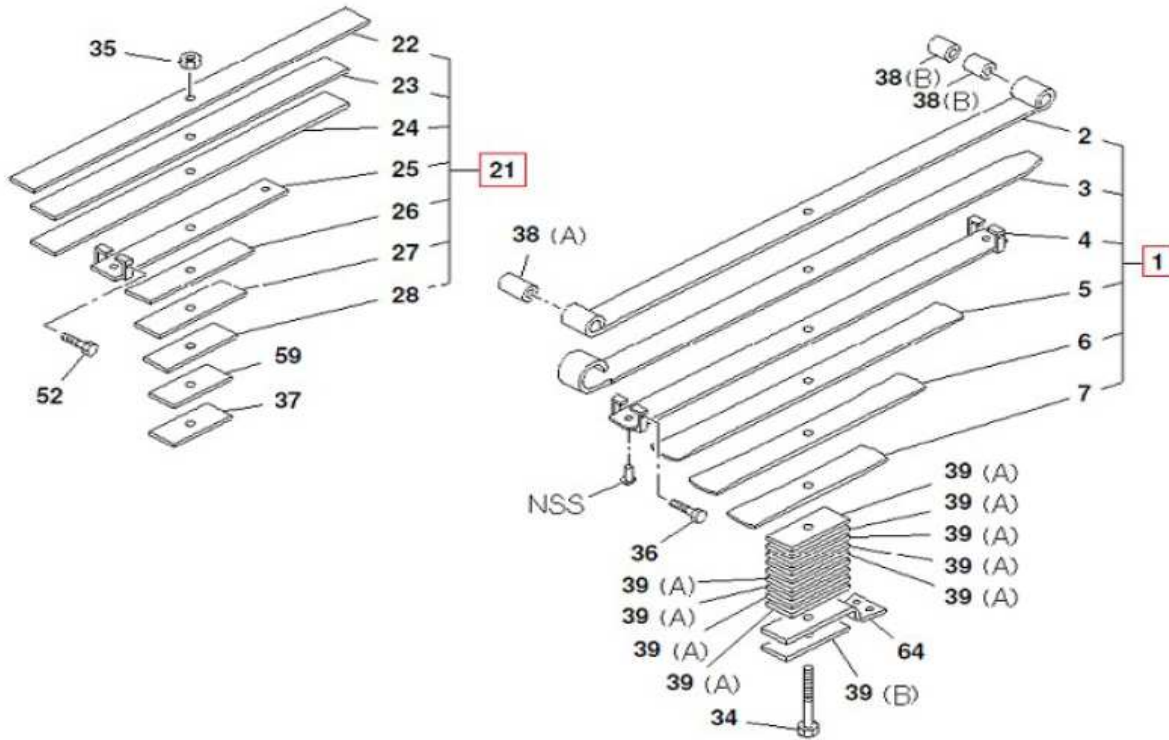

PART INFORMATION

No : 007 / PI / PART / IAMI / I / 15
 Tanggal : 6 Januari 2015
 Perihal : SPRING ASM; REAR, NPS, IADG

FIG.NO : 4-65 REAR LEAF SPRING

NO	PART NEW	DESCRIPTION	FIG No.	KEY NO.	APPLIED DATE	RETAIL	REMARKS
1	I6-98094 402-0	SPRING ASM REAR MAIN	4-65	1	0710-	Rp1.475.000	NPS
2	I6-98094 409-0	SPRING ASM REAR HELP	4-65	21	0710-	Rp800.000	NPS