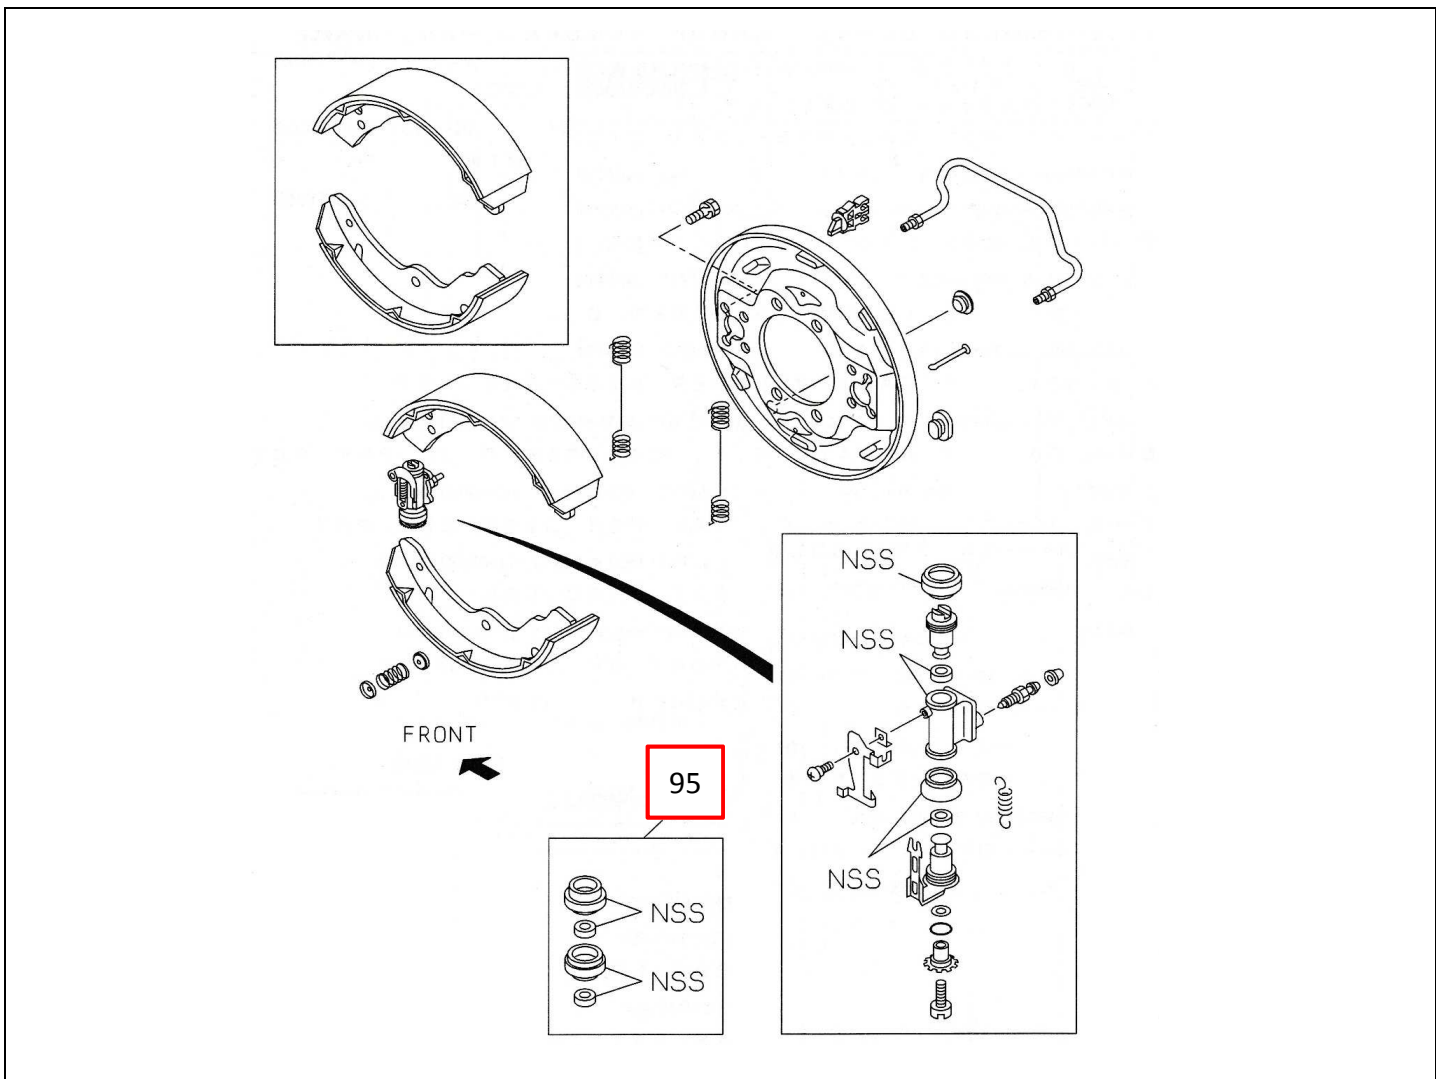

PART INFORMATION

No : FORM/D/16/006/Rev00
 Reff No : 009/PI/PART/IAMI/XII/17
 Tanggal : 20 Desember 2017
 Perihal : CUP SET RR WHEEL CYL, NHR55, IADG

FIG NO : 3-05 REAR WHEEL BRAKE

NO	PART NUMBER	ITC	DESCRIPTION	FIG NO.	KEY NO.	APPLIED DATE	RETAIL	REMARKS
1	16-87830 546-0		CUP SET; RR WHEEL CYL	3-05	95	9312-	Rp84.000	4JB1