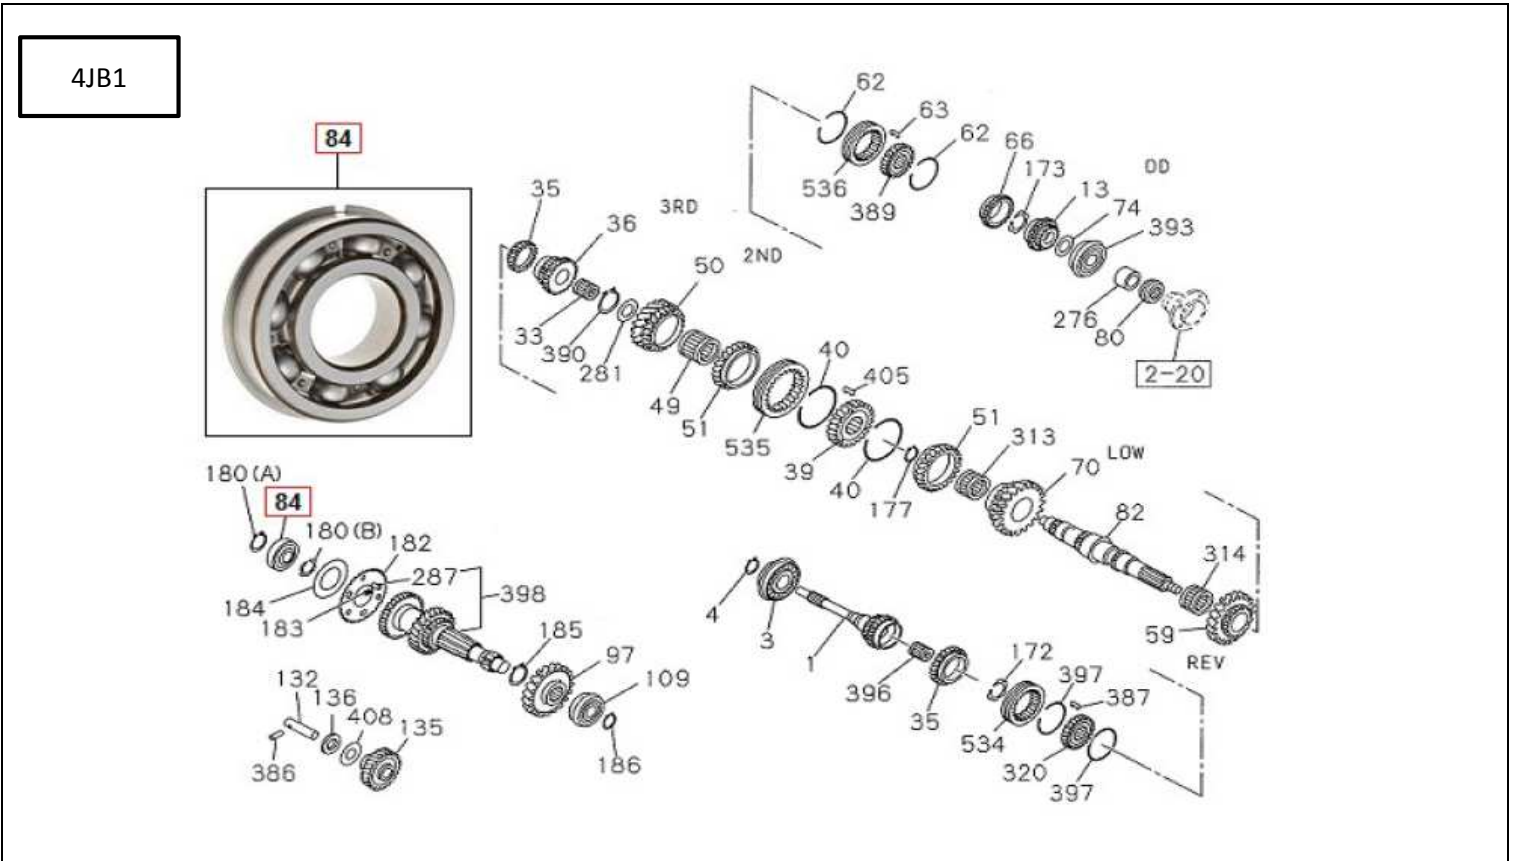

# PART INFORMATION

No : 010 / PI / PART / IAMI / 1 / 15  
Tanggal : 21 Januari 2015  
Perihal : BEARING COUNTER SHAFT, NHR55 & NKR55 EURO2, IADG

**FIG.NO : 2-26 MANUAL TRANSMISSION GEAR**

NO	PART NEW	DESCRIPTION	FIG No.	KEY NO.	APPLIED DATE	RETAIL	REMARKS
1	I6-09800 062-0	BEARING COUNTER SHAFT	2-26	84	9312-	Rp82.000	NHR55, NKR55 EURO2