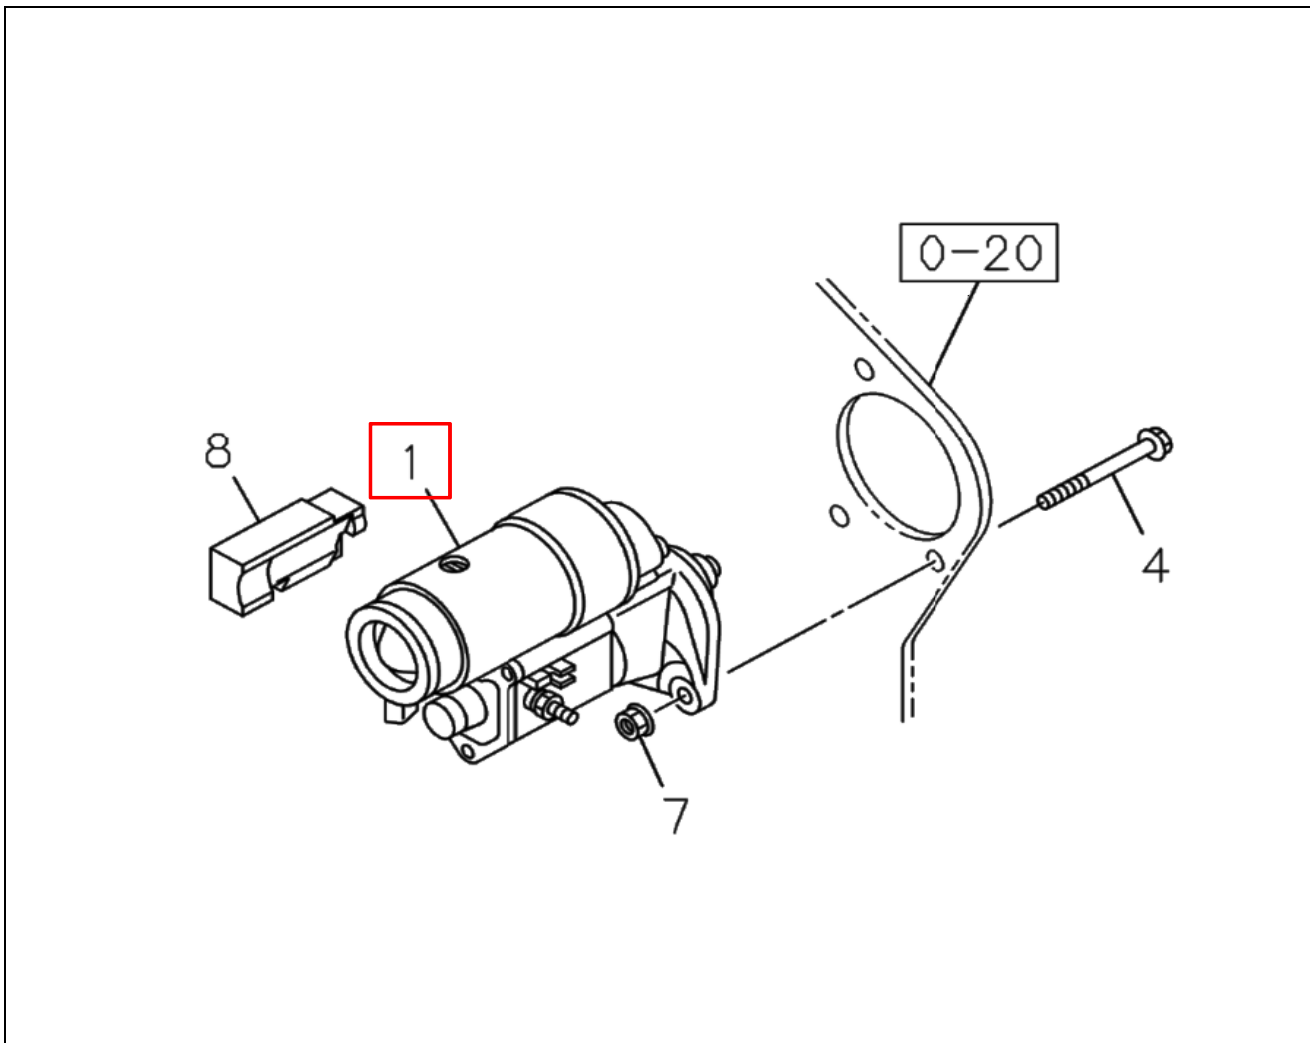

# PART INFORMATION

No : FORM/D/16/006/Rev00  
 Ref No : 010/PI/PART/IAMI/IV/21  
 Tanggal : 15 April 2021  
 Perihal : STARTER ASM, 4JB1 IADG

**FIG NO : 0-60 ENGINE ELECTRICAL CONTROL PARTS**

NO	PART NUMBER	ITC	DESCRIPTION	FIG No.	KEY NO.	APPLIED DATE	REMARKS
1	16-97120 356-0		STARTER ASM	0-60	001	0702-	For Engine 4JB1-TC - NHR55 - NKR55 - NLR55