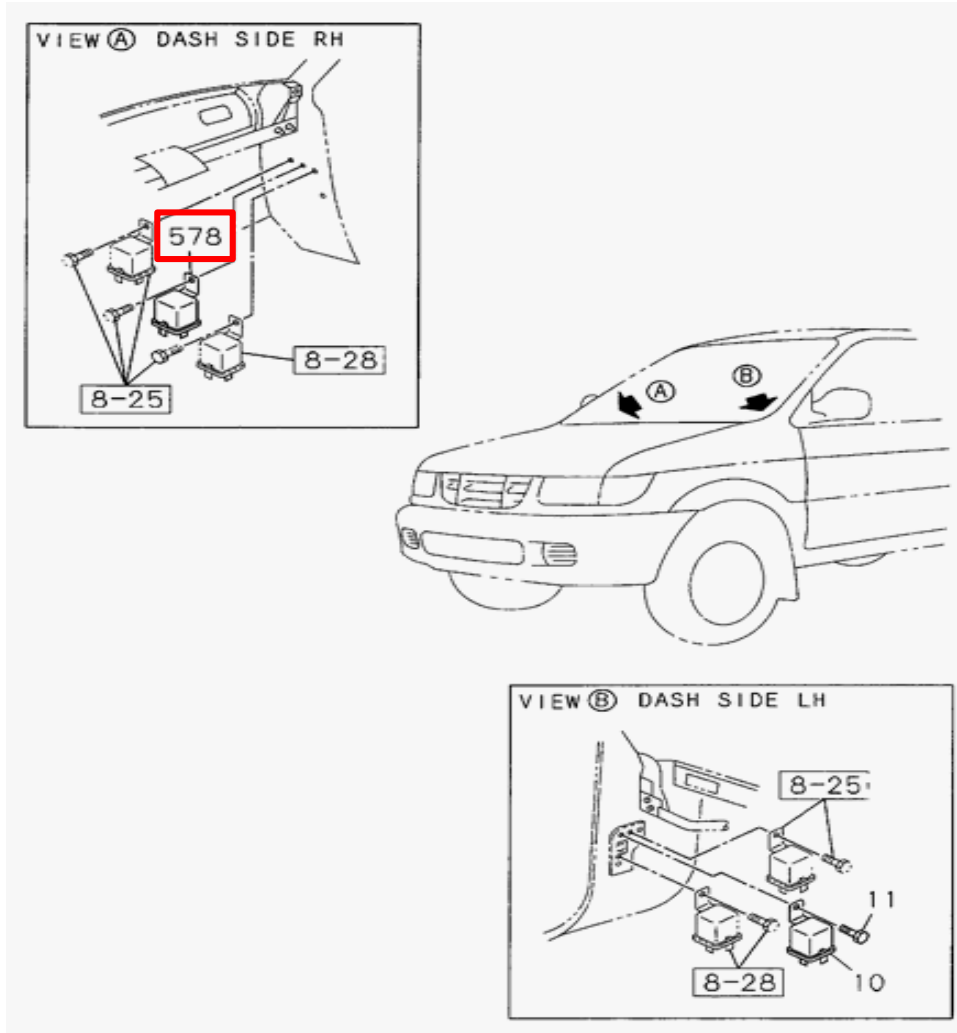

PART INFORMATION

No : FORM/D/16/006/Rev00
 Reff No : 011/PI/PART/IAMI/VIII/19
 Tanggal : 19 Agustus 2019
 Perihal : Relay; Charge Warning

FIG NO : 0-60 ENGINE ELECTRICAL CONTROL PARTS

NO	PART NUMBER	ITC	DESCRIPTION	FIG No.	KEY NO.	APPLIED DATE	RETAIL	REMARKS
1	16-94232 225-0		RELAY; CHARGE WARNING	0-60	578	9009-	Rp71.000	TBR