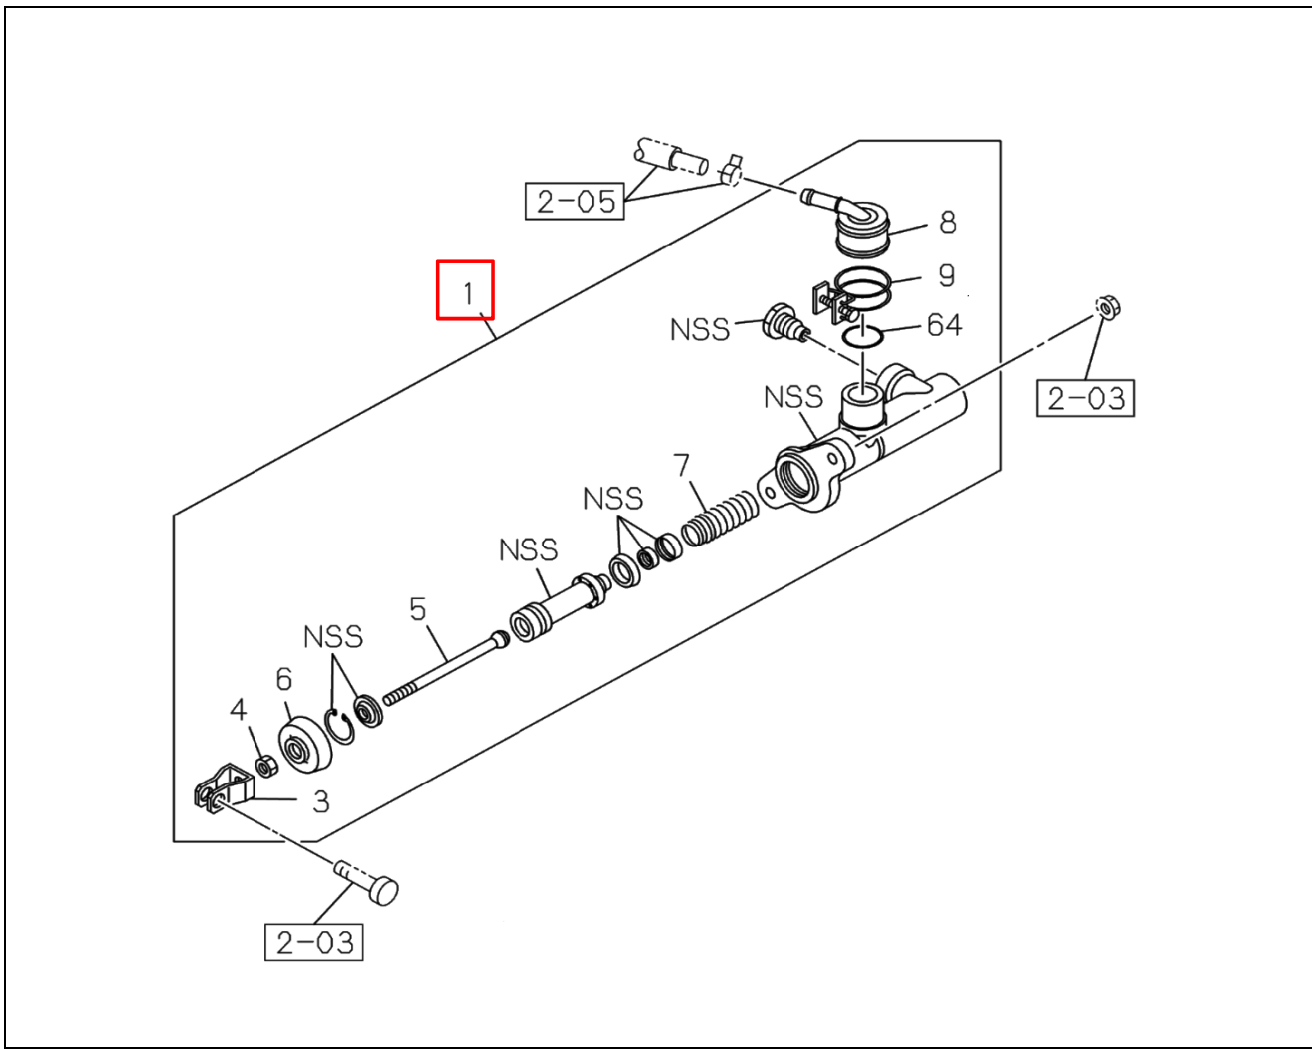

PART INFORMATION

No : FORM/D/16/006/Rev00
 Reff No : 012/PI/PART/IAMI/IV/21
 Tanggal : 15 April 2021
 Perihal : CYLINDER ASM; CLUTCH MASTER, N-SERIES & TRAGA, IADG

FIG NO : 2-08 CLUTCH MASTER CYLINDER

NO	PART NUMBER	ITC	DESCRIPTION	FIG No.	KEY NO.	APPLIED DATE	REMARKS
1	16-98117 639-0		CYLINDER ASM; CLU MASTER	2-08	001	0804-	ALL N-SERIES & TRAGA