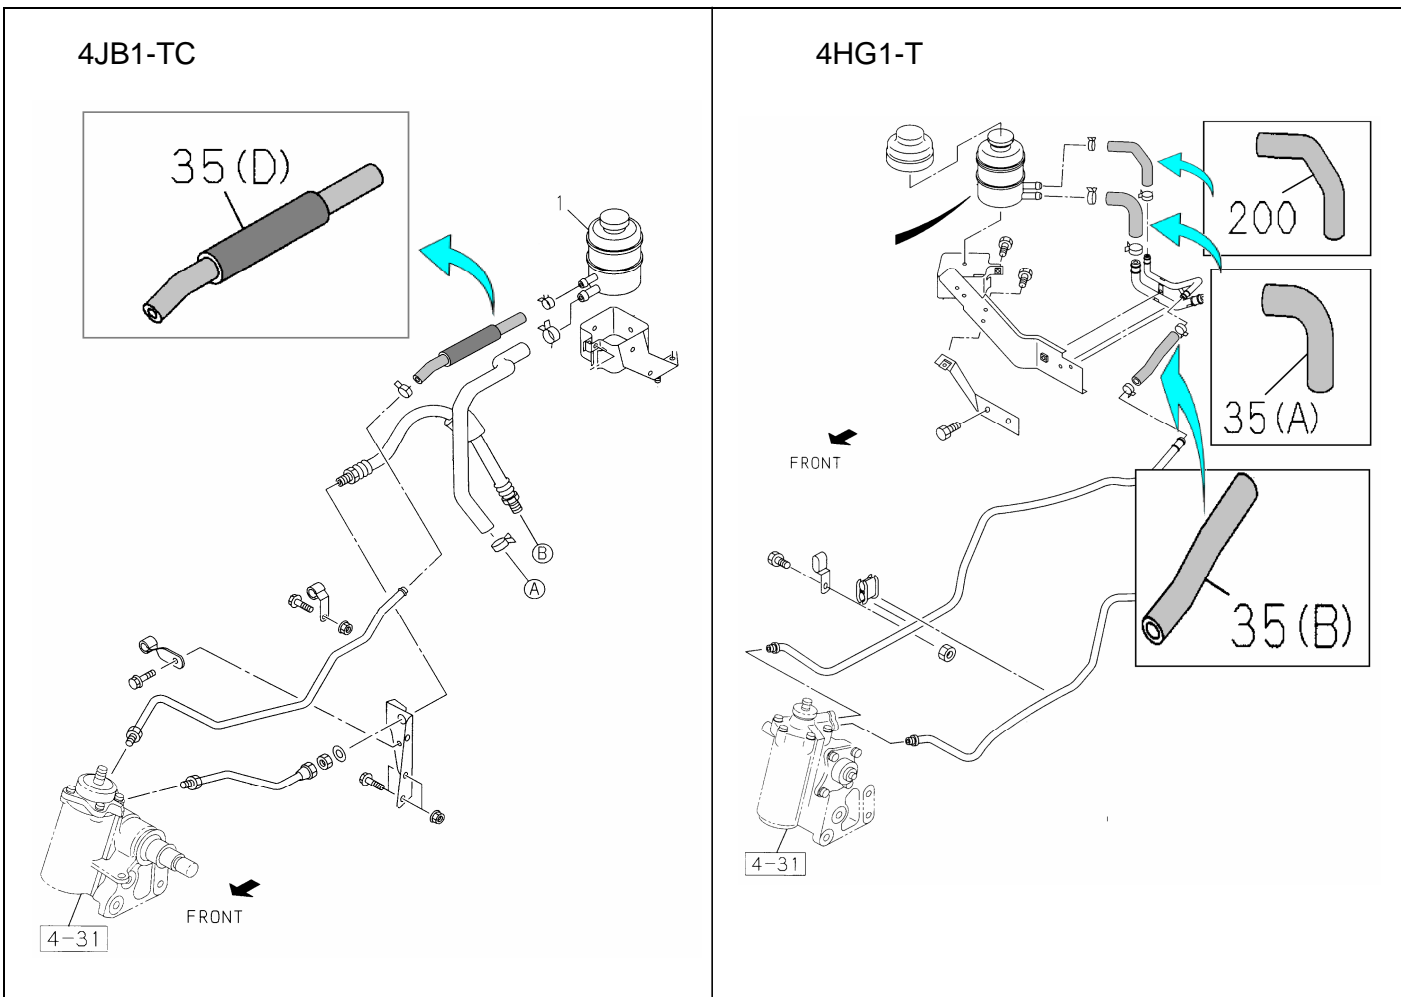

PART INFORMATION

No : 015/ PI / PART / IAMI / V / 2012
Tanggal : 28 Mei 2012
Perihal : HOSE, RETURN, P/S TANK

FIG.NO : 4-35 POWER STEERING CONTROL

NO	PART NUMBER	DESCRIPTION	KEY NO	QTY/U	ENGINE	RETAIL	REMARKS
1	I6-98044 061-0	HOSE, RETURN, P/S TANK	4-35	35	4HG1-T	23.000	(A) NKR71 EURO2
2	I6-09809 150-0	HOSE, RETURN, P/S TANK	4-35	35	4HG1-T	15.000	(B) NKR71 EURO2
3	I6-98044 060-0	HOSE; RUBBER, RETURN	4-35	200	4HG1-T	20.000	NKR71 EURO2