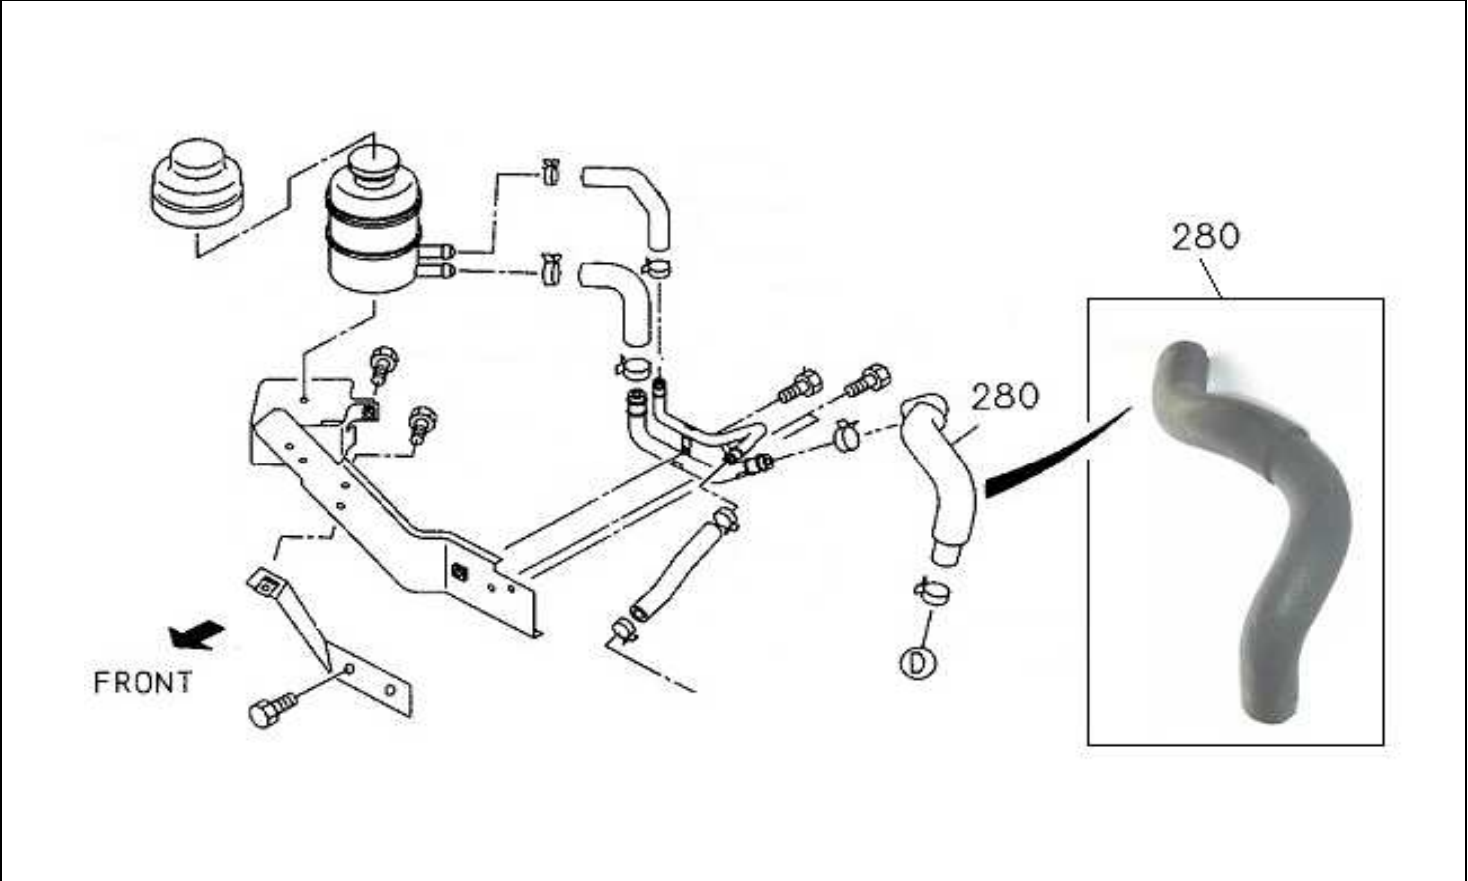

# PART INFORMATION

No : 020 / PI / PART / IAMI / IV / 2014  
Tanggal : 04 April 2014  
Perihal : HOSE P/S OIL PUMP INL IADG

**FIG.NO : 4-35 POWER STEERING CONTROL**

NO	PART NEW	DESCRIPTION	FIG No.	KEY NO.	APPLIED DATE	RETAIL	REMARKS
1	I6-97106 424-0	HOSE P/S OIL PUMP INL	4-35	280	0702-	32.000	NKR71 EURO2