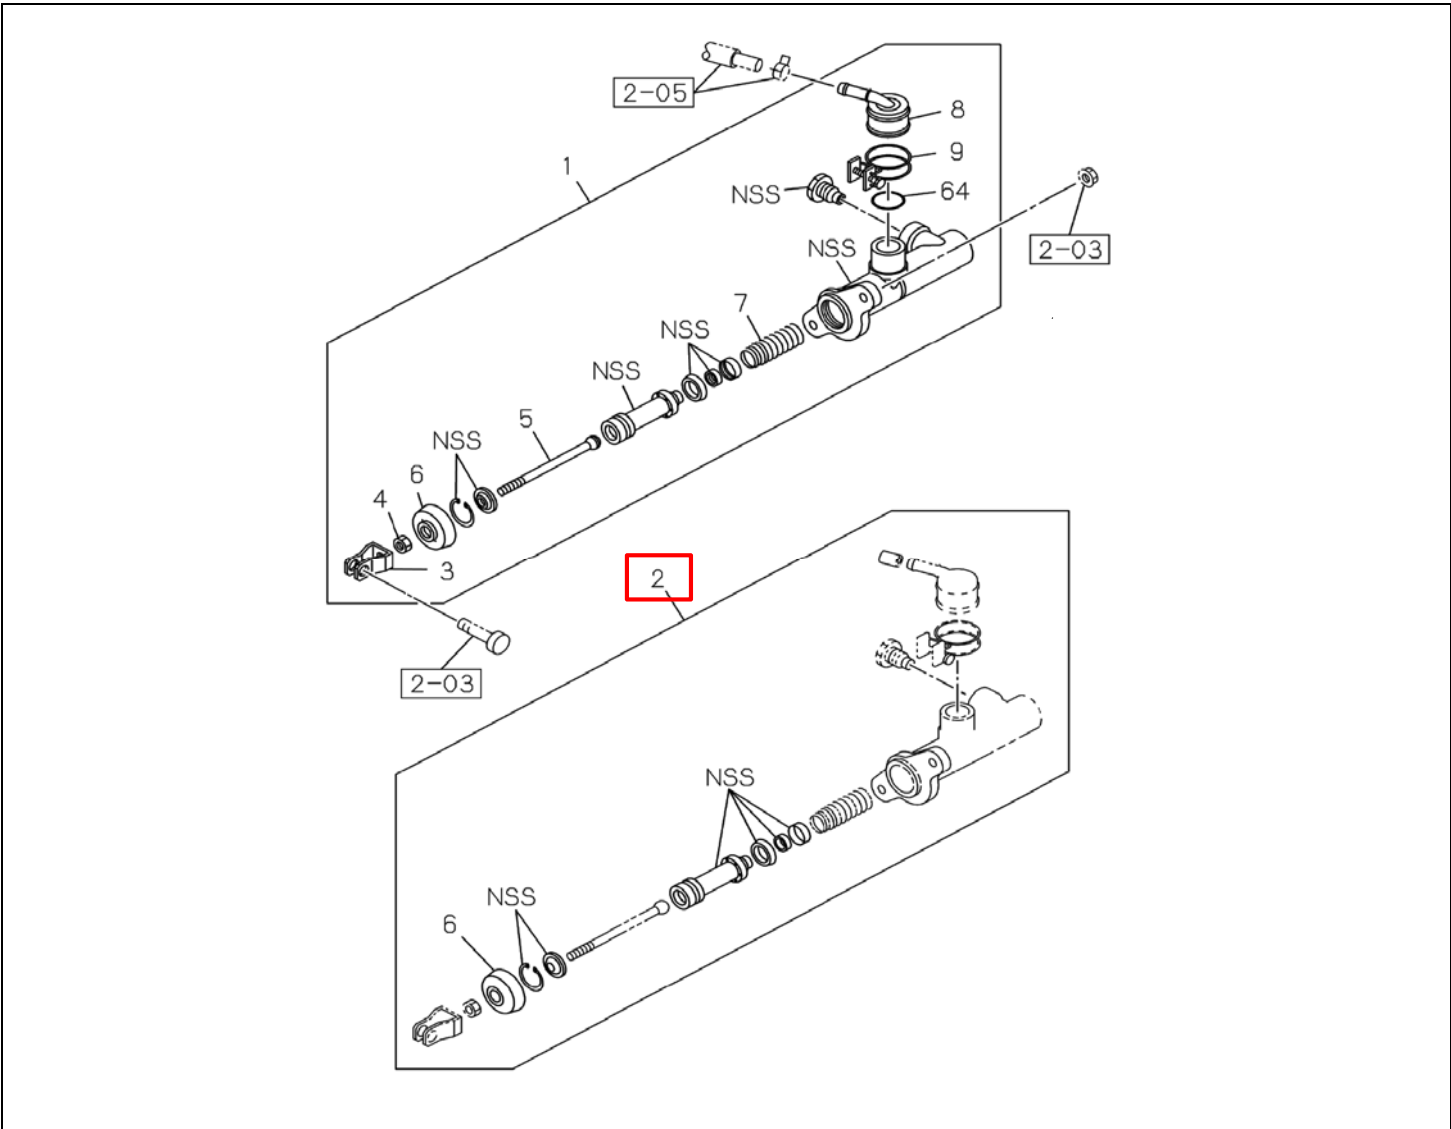

PART INFORMATION

No : FORM/D/16/006/Rev00
 Reff No : 023/PI/PART/IAMI/XI/21
 Tanggal : 16 November 2021
 Perihal : REPAIR KIT CLUTCH MASTER CYLINDER, NLR, NMR IADG

FIG NO : 2-08 CLUTCH MASTER CYLINDER

NO	PART NUMBER	ITC	DESCRIPTION	FIG No.	KEY NO.	APPLIED DATE	REMARKS
1	I6-87832 226-0		REPAIR KIT; CLU M/CYL	208	2	1512-	NLR55, NLR71, NMR71, NMR81