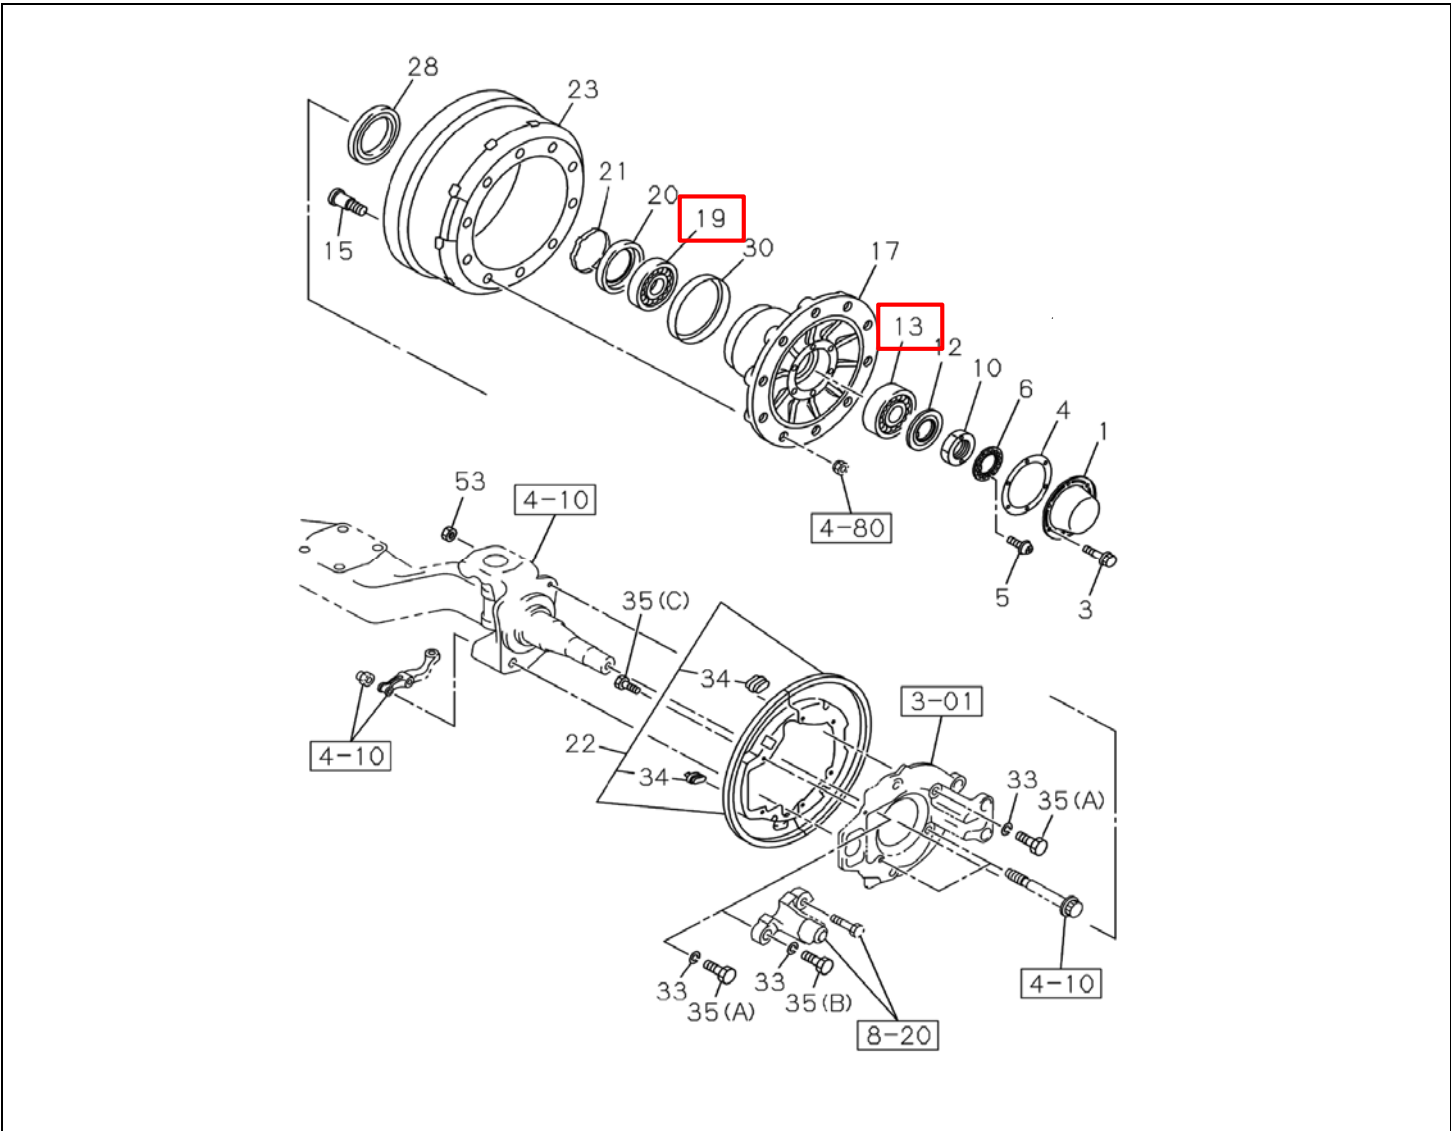

PART INFORMATION

No : FORM/D/16/006/Rev00
 Reff No : 027/PI/PART/IAMI/XI/21
 Tanggal : 16 November 2021
 Perihal : BEARING HUB OUTER & INNER, FRT AXLE, F-SERIES IADG

FIG NO : 4-11 FRONT HUB AND DRUM OR ROTOR

NO	PART NUMBER	ITC	DESCRIPTION	FIG No.	KEY NO.	APPLIED DATE	REMARKS
1	IL-09812 234-0		BEARING; HUB OUTER, FRT AXLE	411	13	1512-	FTR; FVR; FVM; FVZ; GVR; GVZ; GXZ
2	IL-09812 231-0		BEARING; HUB INNER, FRT AXLE	411	19	1512-	FTR; FVR; FVM; FVZ; GVR; GVZ; GXZ