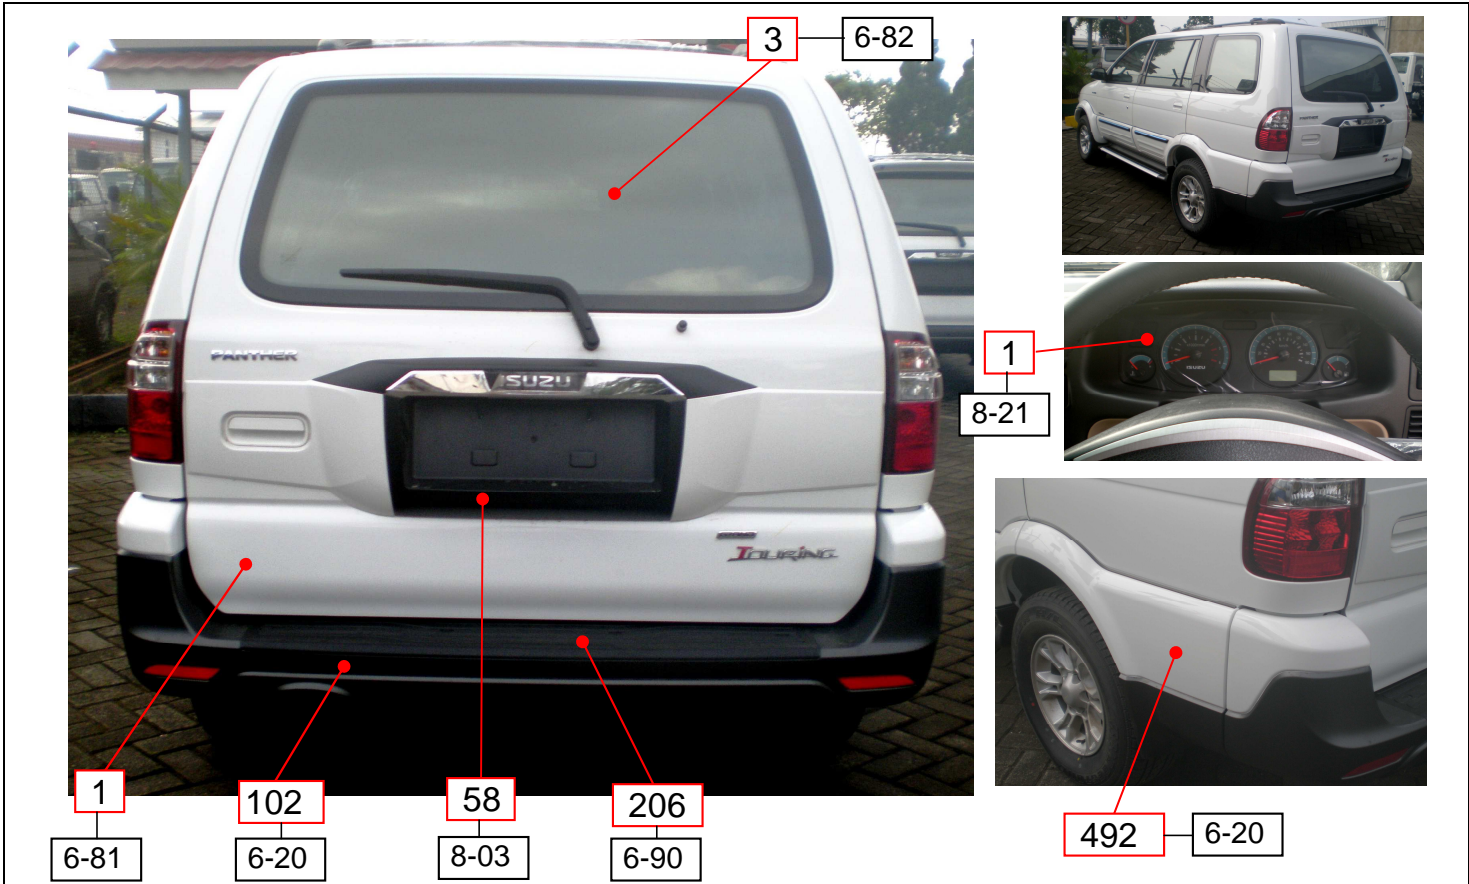

# PART INFORMATION

No : 028 / PI / PART / IAMI / VII / 2013

Tanggal : 05 Juli 2013

Perihal : TBR541 REFRESHMENT 2013

NO	PART NEW	DESCRIPTION	FIG No.	KEY NO.	APPLIED DATE	RETAIL	REMARKS
1	7-42810 173-A	METER COMPLETE P165	8-21	1	1305-	1.675.000	ALL VARIANT
2	8-97955 603-A	SHEET NON SLIP,TBR541	6-90	206	1305-	163.000	ALL VARIANT
3	7-31038 112-A	SEAT COMPL ASM; DRIVER (2012P)	7-50	1	1305-	2.625.000	TOURING
4	7-31048 112-A	SEAT COMPL ASM; DRIVER (2012P)	7-50	1	1305-	2.850.000	GRAND TOURING
5	7-31039 112-A	SEAT COMPLASM; PSG (2012P)	7-50	1	1305-	2.175.000	TOURING
6	7-31049 112-A	SEAT COMPLASM; PSG (2012P)	7-50	1	1305-	2.350.000	GRAND TOURING
7	7-33038 112-A	SEAT COMPL; REAR (2007P)	7-55	3	1305-	4.200.000	TOURING
8	7-33048 112-A	SEAT COMPL; REAR (2007P)	7-55	3	1305-	4.175.000	GRAND TOURING
9	7-34038 112-A	SEAT COMPL; 3RD ROW (2007P)	7-55	104	1305-	3.000.000	TOURING
10	7-34048 112-A	SEAT COMPL; 3RD ROW (2007P)	7-55	104	1305-	2.825.000	GRAND TOURING
11	7-28300 113-A	GLASS;BACK DOOR (NEW GARNISH)	6-82	3	1305-	143.000	ALL VARIANT