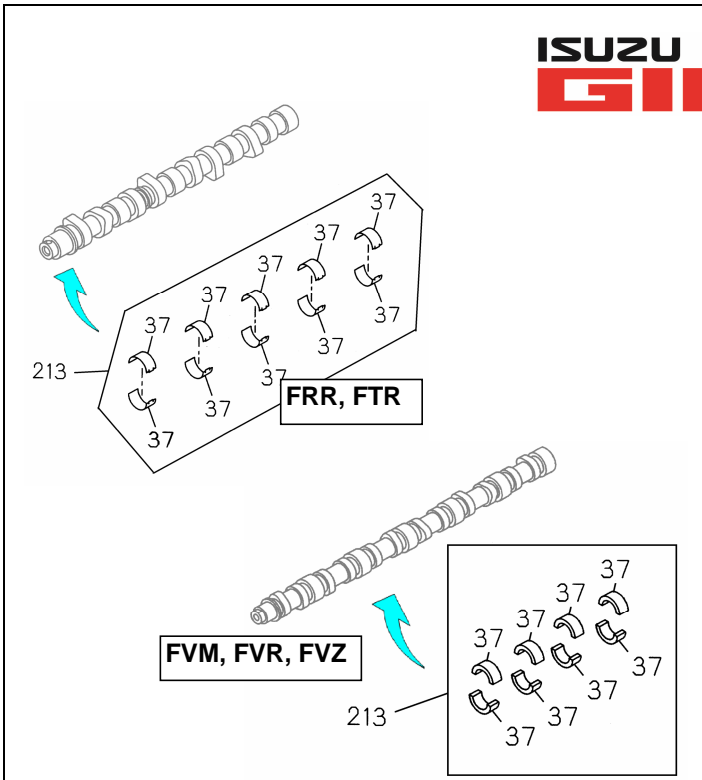

# PART INFORMATION

No : 030 / IAMI / PM / PART / VII / 2012  
Tanggal : 27 Juli 2012  
Perihal : METAL KIT; CM/SHAFT & CR/SHAFT

**FIG.NO : 0-14 CAMSHAFT**

**FIG.NO : 0-15 CRANKSHAFT**

| NO | PART NUMBER   | DESCRIPTION                | FIG NO | KEY NO | QTY/U | RETAIL    | REMARKS               |
|----|---------------|----------------------------|--------|--------|-------|-----------|-----------------------|
| 1  | 8-97386 189-0 | METAL; CAMSHAFT            | 0-14   | 37     | 10    | 46.000    | FRR, FTR              |
| 2  | 8-97386 189-0 | METAL; CAMSHAFT            | 0-14   | 37     | 4     | 46.000    | (UPPER) FVM, FVR, FVZ |
| 3  | 8-97602 699-0 | METAL; CAMSHAFT            | 0-14   | 37     | 4     | 81.000    | (LOWER) FVM, FVR, FVZ |
| 4  | 8-97372 076-1 | METAL SET; CRANKSHAFT, STD | 0-15   | 10     | 5     | 260.000   | (BLUE) FRR, FTR       |
| 5  | 8-97372 076-1 | METAL SET; CRANKSHAFT, STD | 0-15   | 10     | 7     | 260.000   | (BLUE) FVM, FVR, FVZ  |
| 6  | 8-97372 077-1 | METAL SET; CRANKSHAFT, STD | 0-15   | 10     | 5     | 310.000   | (BLACK) FRR, FTR      |
| 7  | 8-97372 077-1 | METAL SET; CRANKSHAFT, STD | 0-15   | 10     | 7     | 310.000   | (BLACK) FVM, FVR, FVZ |
| 8  | 8-97372 078-1 | METAL SET; CRANKSHAFT, STD | 0-15   | 10     | 5     | 260.000   | (BROWN) FRR, FTR      |
| 9  | 8-97372 078-1 | METAL SET; CRANKSHAFT, STD | 0-15   | 10     | 7     | 260.000   | (BROWN) FVM, FVR, FVZ |
| 10 | 1-87310 740-0 | METAL KIT; CAMSHAFT        | 0-14   | 213    | 1     | 695.000   | FVM, FVR, FVZ         |
| 11 | 5-87311 136-0 | METAL KIT; CAMSHAFT        | 0-14   | 213    | 1     | 815.000   | FRR, FTR              |
| 12 | 1-87310 741-0 | METAL KIT; CRANKSHAFT, STD | 0-15   | 7      | 1     | 2.175.000 | (BLUE) FVM, FVR, FVZ  |
| 13 | 5-87311 137-0 | METAL KIT; CRANKSHAFT, STD | 0-15   | 7      | 1     | 1.550.000 | (BLUE) FRR, FTR       |
| 14 | 1-87310 742-0 | METAL KIT; CRANKSHAFT, STD | 0-15   | 7      | 1     | 2.175.000 | (BLACK) FVM, FVR, FVZ |
| 15 | 5-87311 138-0 | METAL KIT; CRANKSHAFT, STD | 0-15   | 7      | 1     | 1.550.000 | (BLACK) FRR, FTR      |
| 16 | 1-87310 743-0 | METAL KIT; CRANKSHAFT, STD | 0-15   | 7      | 1     | 2.175.000 | (BROWN) FVM, FVR, FVZ |
| 17 | 5-87311 139-0 | METAL KIT; CRANKSHAFT, STD | 0-15   | 7      | 1     | 1.550.000 | (BROWN) FRR, FTR      |