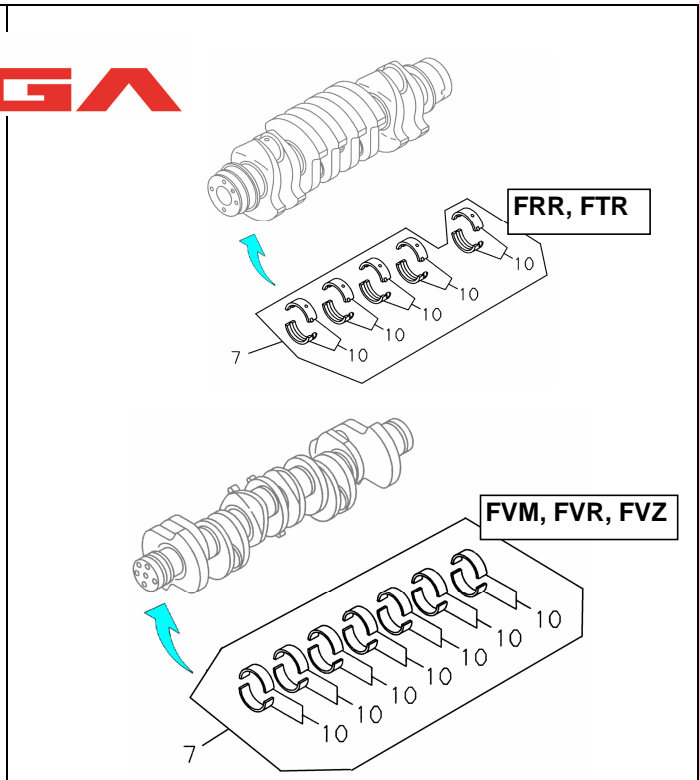

# PART INFORMATION

No : 030 / IAMI / PM / PART / VII / 2012  
Tanggal : 27 Juli 2012  
Perihal : METAL KIT; CM/SHAFT & CR/SHAFT

**FIG.NO : 0-14 CAMSHAFT**

**FIG.NO : 0-15 CRANKSHAFT**

| NO | PART NUMBER   | DESCRIPTION                | FIG NO | KEY NO | QTY/U | RETAIL    | REMARKS               |
|----|---------------|----------------------------|--------|--------|-------|-----------|-----------------------|
| 1  | 8-97386 189-0 | METAL; CAMSHAFT            | 0-14   | 37     | 10    | 46.000    | FRR, FTR              |
| 2  | 8-97386 189-0 | METAL; CAMSHAFT            | 0-14   | 37     | 4     | 46.000    | (UPPER) FVM, FVR, FVZ |
| 3  | 8-97602 699-0 | METAL; CAMSHAFT            | 0-14   | 37     | 4     | 81.000    | (LOWER) FVM, FVR, FVZ |
| 4  | 8-97372 076-1 | METAL SET; CRANKSHAFT, STD | 0-15   | 10     | 5     | 260.000   | (BLUE) FRR, FTR       |
| 5  | 8-97372 076-1 | METAL SET; CRANKSHAFT, STD | 0-15   | 10     | 7     | 260.000   | (BLUE) FVM, FVR, FVZ  |
| 6  | 8-97372 077-1 | METAL SET; CRANKSHAFT, STD | 0-15   | 10     | 5     | 310.000   | (BLACK) FRR, FTR      |
| 7  | 8-97372 077-1 | METAL SET; CRANKSHAFT, STD | 0-15   | 10     | 7     | 310.000   | (BLACK) FVM, FVR, FVZ |
| 8  | 8-97372 078-1 | METAL SET; CRANKSHAFT, STD | 0-15   | 10     | 5     | 260.000   | (BROWN) FRR, FTR      |
| 9  | 8-97372 078-1 | METAL SET; CRANKSHAFT, STD | 0-15   | 10     | 7     | 260.000   | (BROWN) FVM, FVR, FVZ |
| 10 | 1-87310 740-0 | METAL KIT; CAMSHAFT        | 0-14   | 213    | 1     | 695.000   | FVM, FVR, FVZ         |
| 11 | 5-87311 136-0 | METAL KIT; CAMSHAFT        | 0-14   | 213    | 1     | 815.000   | FRR, FTR              |
| 12 | 1-87310 741-0 | METAL KIT; CRANKSHAFT, STD | 0-15   | 7      | 1     | 2.175.000 | (BLUE) FVM, FVR, FVZ  |
| 13 | 5-87311 137-0 | METAL KIT; CRANKSHAFT, STD | 0-15   | 7      | 1     | 1.550.000 | (BLUE) FRR, FTR       |
| 14 | 1-87310 742-0 | METAL KIT; CRANKSHAFT, STD | 0-15   | 7      | 1     | 2.175.000 | (BLACK) FVM, FVR, FVZ |
| 15 | 5-87311 138-0 | METAL KIT; CRANKSHAFT, STD | 0-15   | 7      | 1     | 1.550.000 | (BLACK) FRR, FTR      |
| 16 | 1-87310 743-0 | METAL KIT; CRANKSHAFT, STD | 0-15   | 7      | 1     | 2.175.000 | (BROWN) FVM, FVR, FVZ |
| 17 | 5-87311 139-0 | METAL KIT; CRANKSHAFT, STD | 0-15   | 7      | 1     | 1.550.000 | (BROWN) FRR, FTR      |