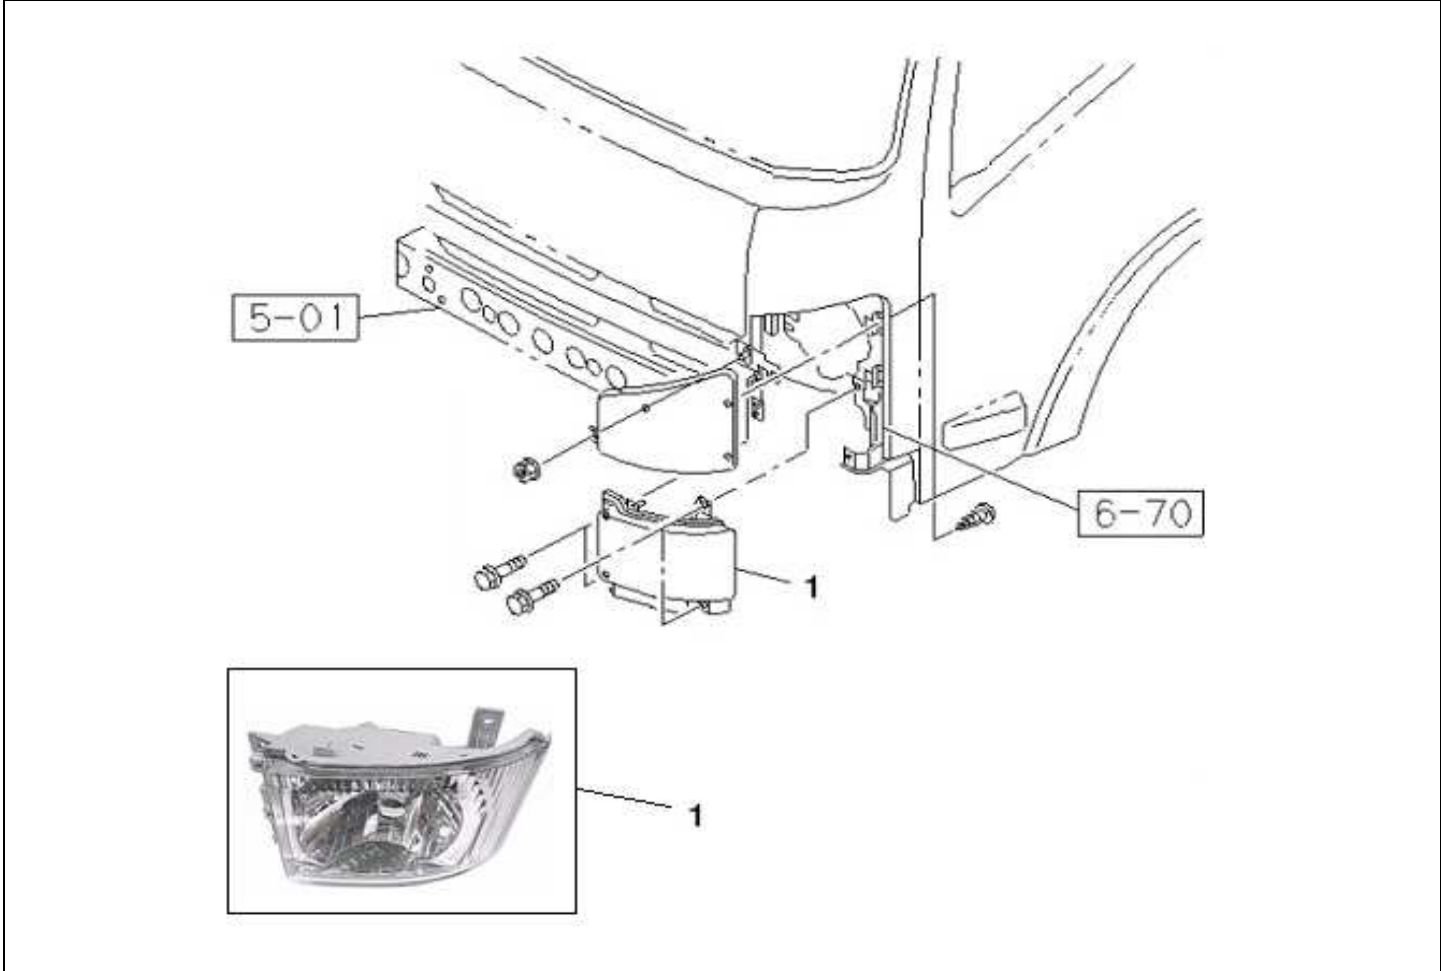

PART INFORMATION

No : 033 / PI / PART / IAMI / VIII / 2012
 Tanggal : 29 Agustus 2012
 Perihal : LAMP FRONT GIGA IADG

FIG.NO : 8-01 LAMP; FRONT

NO	PART NUMBER	DESCRIPTION	KEY NO	QTY/U	ENGINE	RETAIL	REMARKS
1	I6-98098 479-0	LAMP ASM; HEAD RH	1	1	6HK1	950.000	F SERIES
2	I6-98098 480-0	LAMP ASM; HEAD LH	1	1	6HK1	950.000	F SERIES