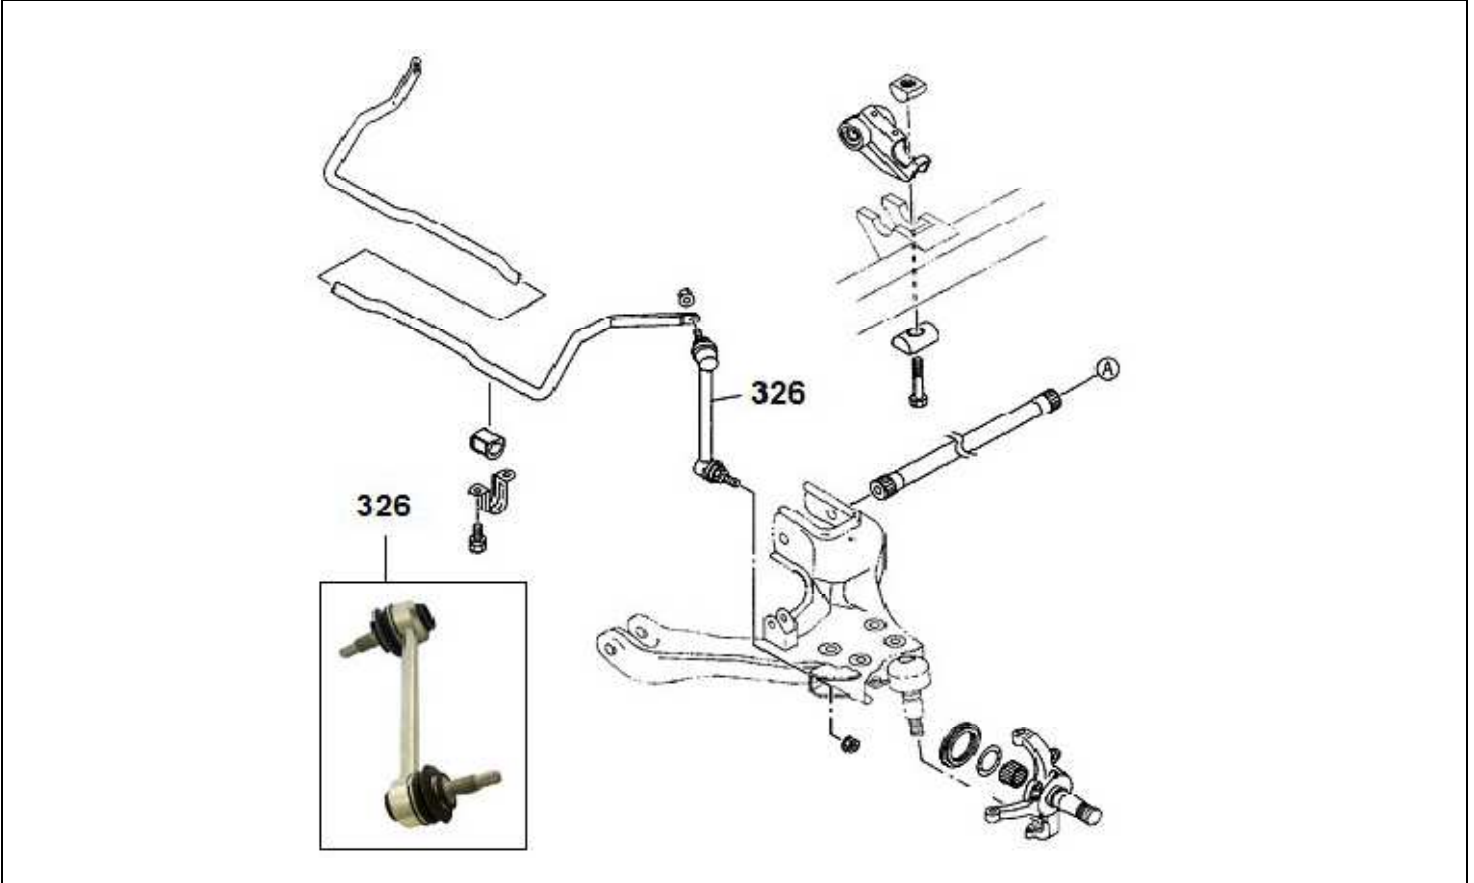

PART INFORMATION

No : 036 / PI / PART / IAMI / IV / 2014
 Tanggal : 28 April 2014
 Perihal : LINK ASM STABILIZER D-MAX IADG

FIG.NO : 4-10 FRONT AXLE

NO	PART NEW	DESCRIPTION	FIG No.	KEY NO.	APPLIED DATE	RETAIL	REMARKS
1	I6-97944 568-0	LINK ASM STABILIZER 4JK1	4-10	326	0307-	97.000	(RH) D-MAX, 4JH1,4JJ1,4JK1
2	I6-97944 569-0	LINK ASM STABILIZER 4JK1	4-10	326	0307-	97.000	(LH) D-MAX, 4JH1,4JJ1,4JK1