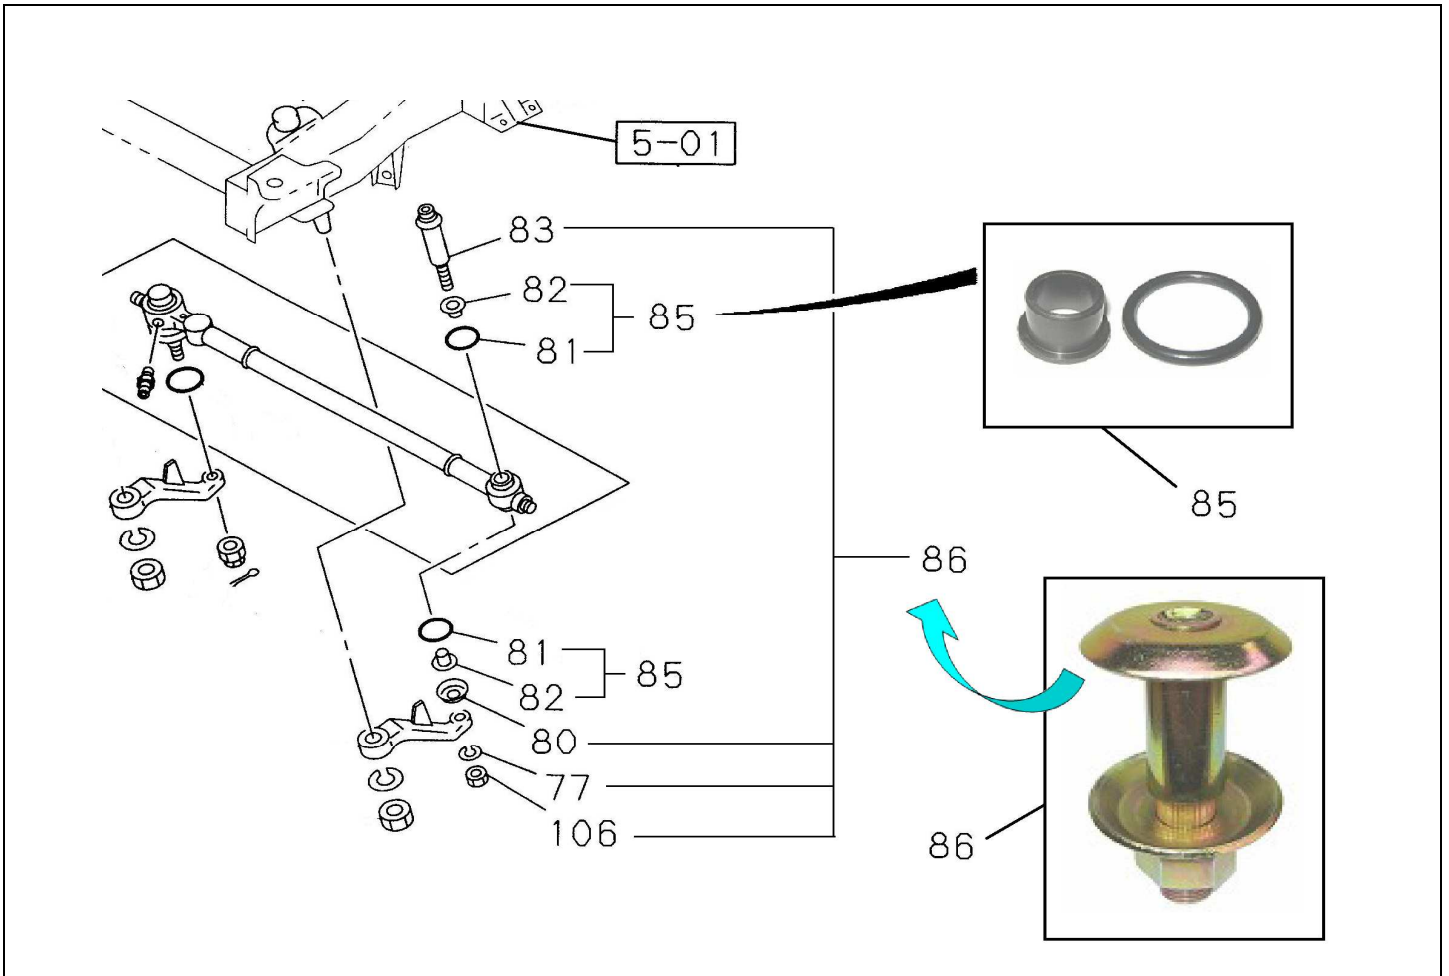

# PART INFORMATION

No : 037 / PI / PART / IAMI / VIII / 2012  
 Tanggal : 30 Agustus 2012  
 Perihal : Bushing & Pin Relay TBR52/54

**FIG.NO : 4-33 STEERING LINK**

NO	PART NUMBER	DESCRIPTION	KEY NO	QTY/U	ENGINE	RETAIL	REMARKS
1	I6-44347 004-1	BUSHING RELAY,TBR54	85	2	C223/4JA1	4.500	TBR52, TBR54
2	I6-94237 365-0	PIN ASM RELAY LEVER,TBR54	86	1	C223/4JA1	17.000	TBR52, TBR54