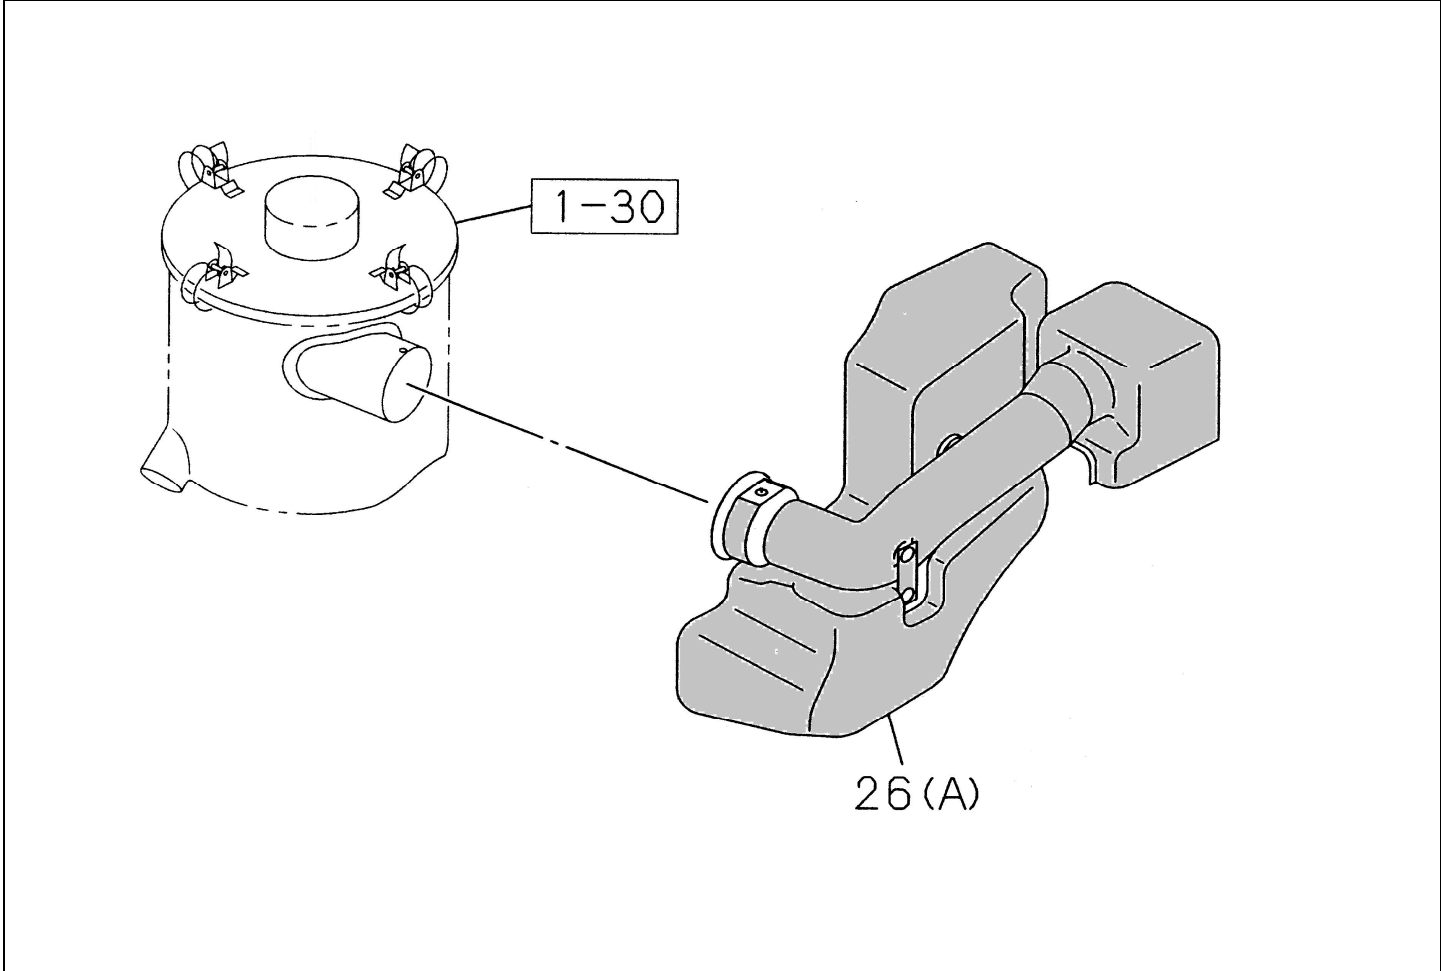

PART INFORMATION

No : 040 / PI / PART / IAMI / IX / 2012
 Tanggal : 07 Sept 2012
 Perihal : DUCT; AIR INTAKE TBR54PUE2

FIG.NO : 1-31 AIR DUCT

NO	PART NUMBER	DESCRIPTION	KEY NO	QTY/U	ENGINE	RETAIL	REMARKS
1	8-94320 726-2 8-94320 728-2	DUCT; AIR INTAKE	26 (A)	1	4JA1-T	780.000	TBR54 PICK UP EURO2
		Refer : Part Catalog TBR54 Pick Up Euro2 ((5-88711 134-C, Fig no.1-31, Key 126(A))					