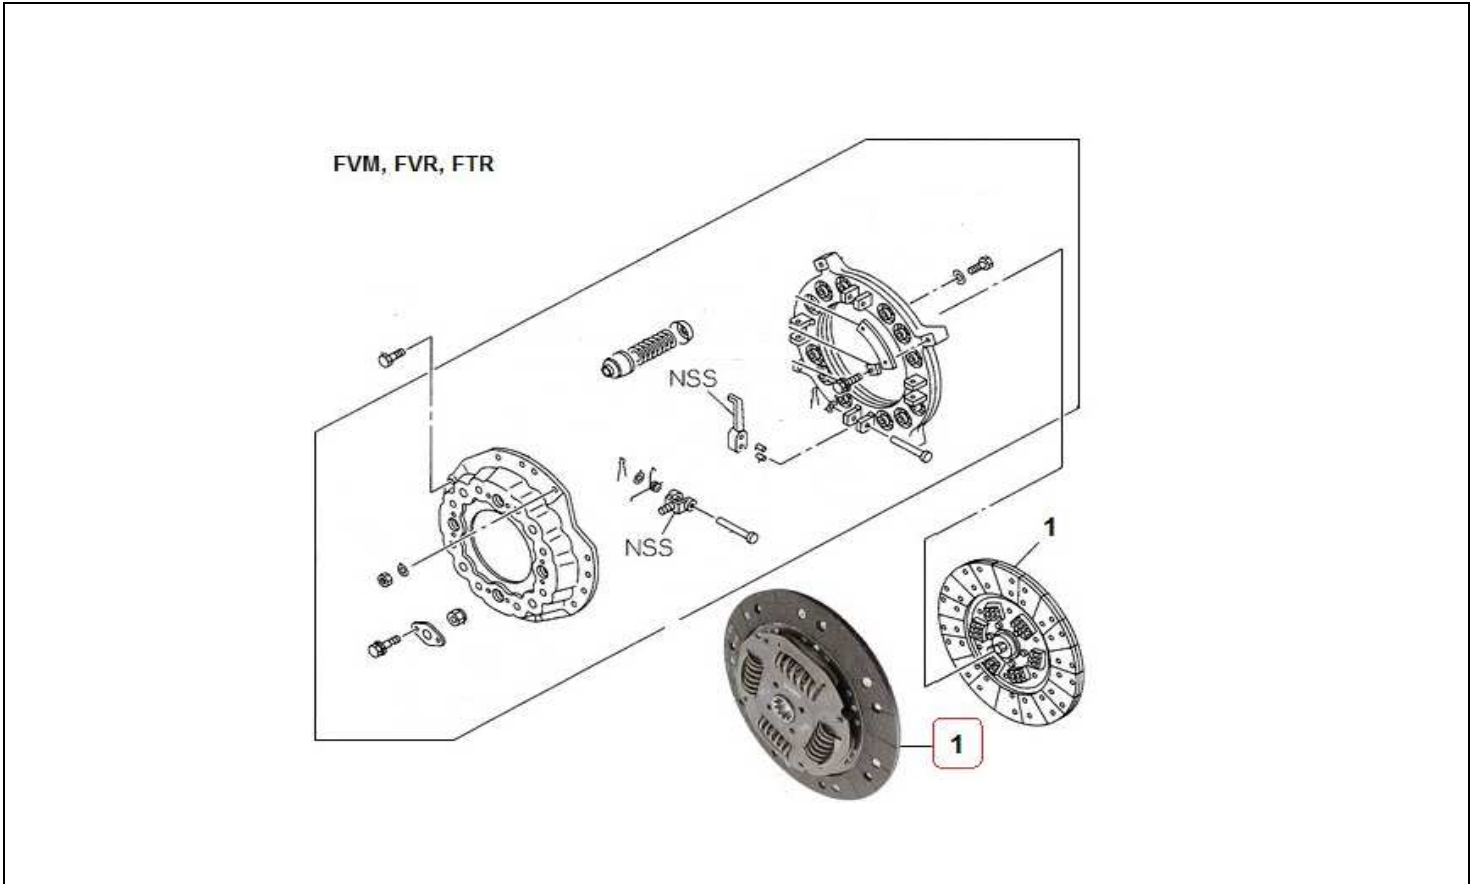

PART INFORMATION

No : 042 / PI / PART / IAMI / IX / 2013

Tanggal : 23 Sept 2013

Perihal : DISC & COVER CLUTCH IADG

FIG.NO : 2-01 CLUTCH

NO	PART NEW	DESCRIPTION	FIG No.	KEY NO.	APPLIED DATE	RETAIL	REMARKS
1	6-31240 971-0	DISC CLUTH	2-01	1	1103-	1.475.000	(4HK1), FTR
2	6-31240 851-0	DISC CLUTH	2-01	1	1104-	1.500.000	(6HK1), FVM/FVR