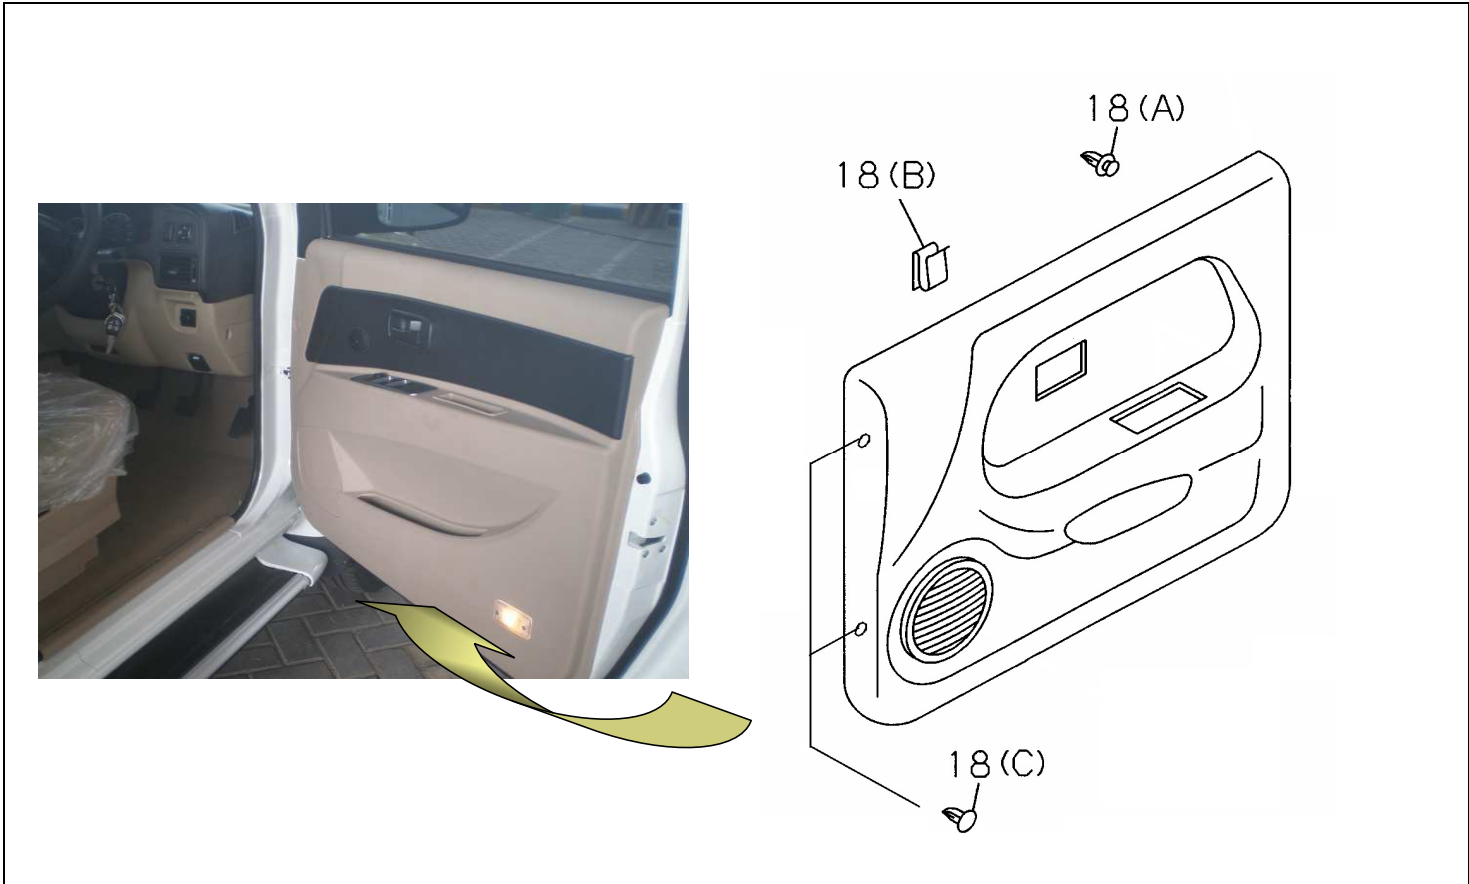

# PART INFORMATION

No : 044 / PI / PART / IAMI / IX / 2013  
Tanggal : 24 Sept 2013  
Perihal : CLIP; DOOR TRIM TBR541

**FIG.NO : 6-35 FRONT DOOR TRIM**

NO	PART NEW	DESCRIPTION	FIG No.	KEY NO.	APPLIED DATE	RETAIL	REMARKS
1	8-97260 948-0	CLIP; DOOR PAD	6-35	18 (A)	0008-	9.500	GRADE ROYAL (RBB) GRADE NEW SUPER (RBA) TOURING
2	8-97126 393-0	CLIP; DOOR PAD	6-35	18 (A)	0008-	9.500	H=16.3, GRADE LS(RBD) TOURING
3	8-94116 002-3	CLIP; DOOR PAD	6-35	18 (B)	0008-	8.500	B=8.4 H=16 CR-PLATED NEW SUPER, LS, TOURING TOURING
4	8-97307 929-0	CLIP; DOOR PAD	6-35	18 (C)	0008-	8.500	GRAY COLOUR
5	8-97414 140-0	CLIP; DOOR PAD	6-35	18 (C)	0707-	#N/A	BEIGE COLOUR
Note : ( #N/A ) Harga jual menyusul.							