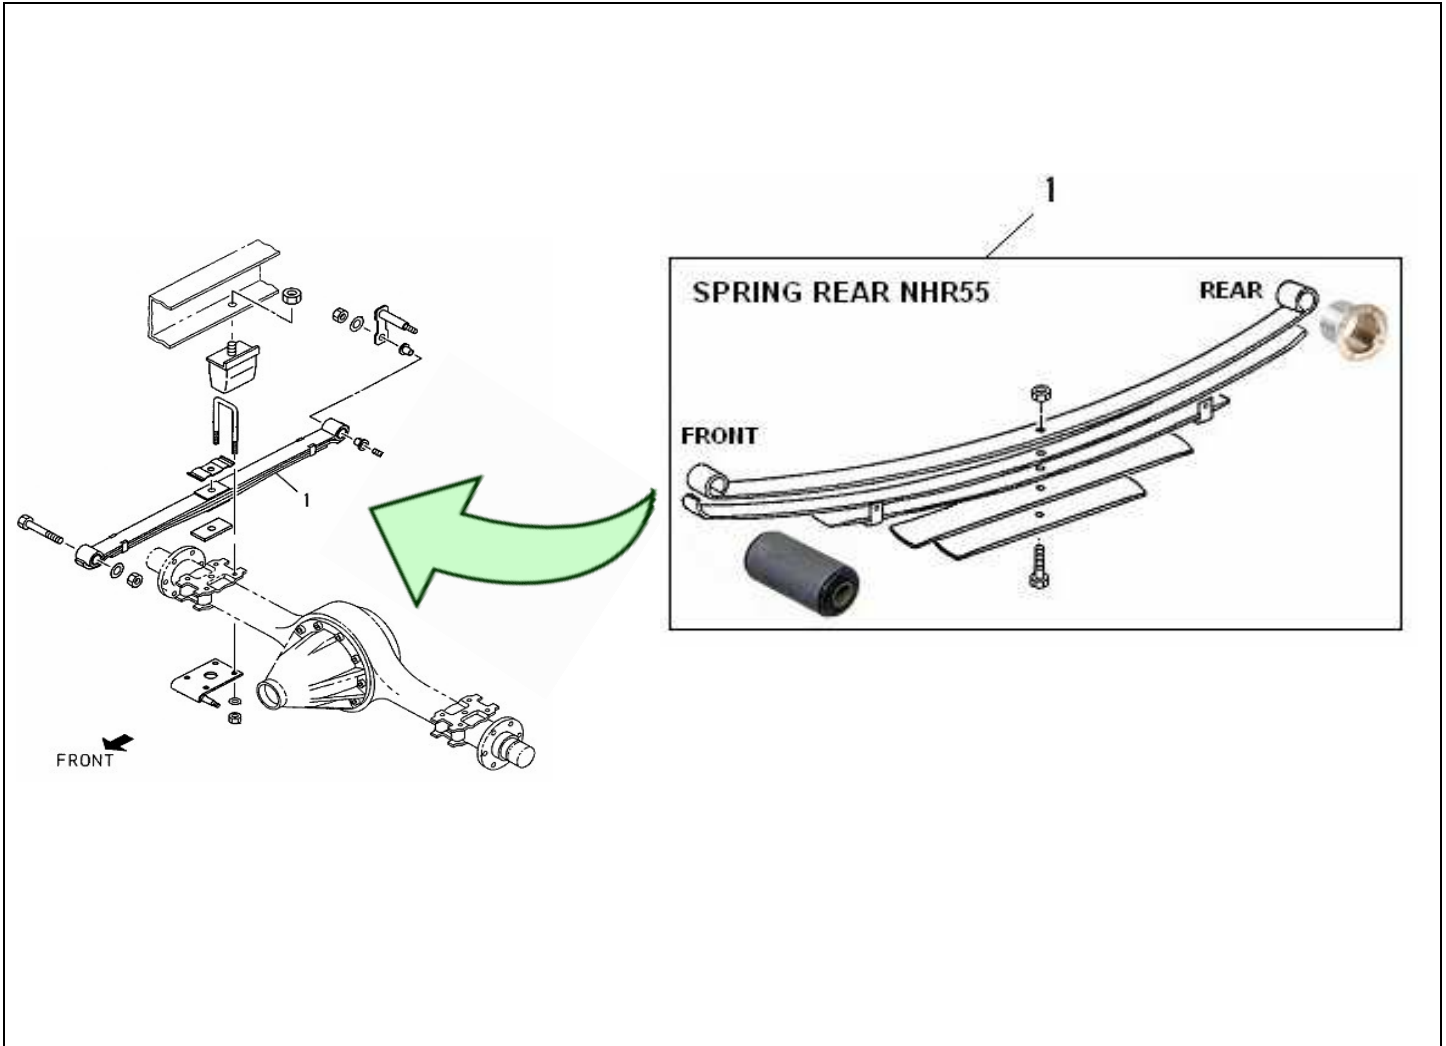

PART INFORMATION

No : 049 / IAMI / PM / PART / XI / 2011
 Tanggal : 25 Nov 2011
 Perihal : SPRING ASM REAR IADG

FIG.NO : 4-60 REAR SUSPENSION

NO	PART NUMBER	DESCRIPTION	FIG NO	KEY NO	APPLIED DATE	RETAIL	REMARKS
1	I6-66000 217-0	SPRING ASM RR,NHR55 C/C	4-50	2	9801-	870.000	NHR55 TRUCK