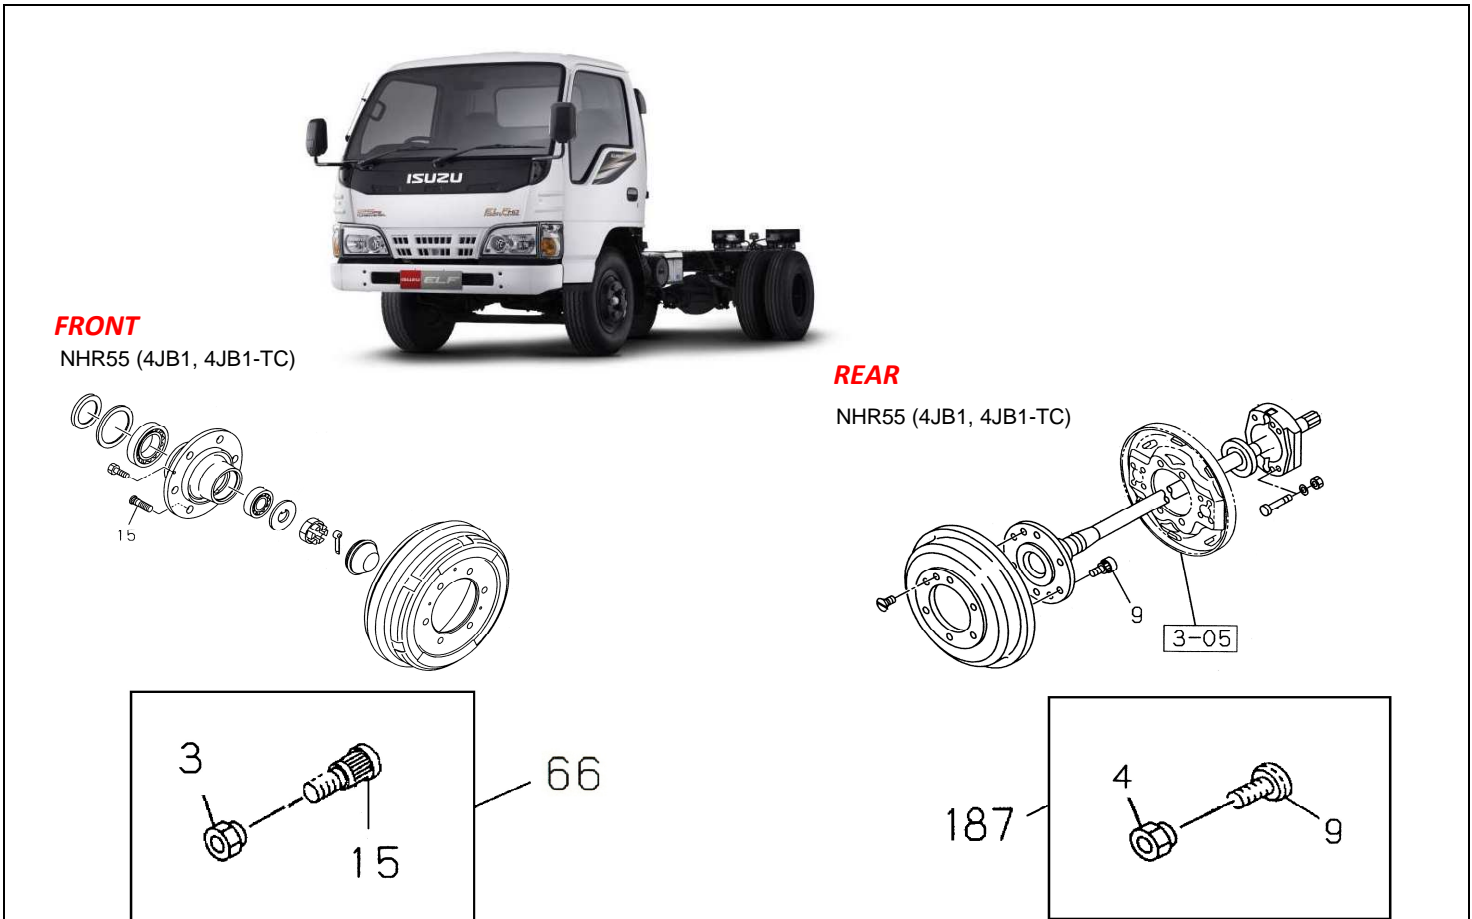

PART INFORMATION

No : 055 / PI / PART / IAMI / X / 2012
Tanggal : 18 Okt 2012
Perihal : DISASSY PIN WHEEL SET NHR55

FIG.NO : 4-11 FRONT HUB AND DRUM & 4-20 REAR AXLE

NO	PART NEW	DESCRIPTION	FIG No.	KEY NO.	APPLIED DATE	RETAIL	REMARKS
1	8-97126 486-1	PIN ; WHEEL, FRT AXLE RH	4-11	15	9312-	17.500	NHR55 TRUCK (FRONT)
2	8-97126 487-1	PIN ; WHEEL, FRT AXLE LH	4-11	15	9312-	17.500	NHR55 TRUCK (FRONT)
3	8-97126 488-0	PIN ; WHEEL, REAR AXLE RH	4-20	9	9312-	41.000	NHR55 TRUCK (FRONT)
4	8-97126 489-0	PIN ; WHEEL, REAR AXLE LH	4-20	9	9312-	41.000	NHR55 TRUCK (FRONT)
5	8-98007 905-0	NUT ; WHEEL, FRT AXLE RH	4-80	3	9312-	11.000	NHR55,NKR55T/ LWB(FRONT)
6	8-98007 906-0	NUT ; WHEEL, FRT AXLE LH	4-80	3	9312-	11.000	NHR55,NKR55T/ LWB(FRONT)
7	8-98007 905-0	NUT ; WHEEL, FRT AXLE RH	4-80	4	9312-	11.000	NHR55,NKR55T/ LWB(FRONT)
8	8-98007 906-0	NUT ; WHEEL, FRT AXLE LH	4-80	4	9312-	11.000	NHR55,NKR55T/ LWB(FRONT)
9	5-87411 886-0	WHEEL PIN SET, FRONT	4-11	66	1208-	#N/A	RH, NHR55
10	5-87411 887-0	WHEEL PIN SET, FRONT	4-11	66	1208-	#N/A	LH, NHR55
11	5-87411 897-0	PIN SET; WHEEL,REAR	4-20	187	1208-	#N/A	RH, NHR55
12	5-87411 898-0	PIN SET; WHEEL,REAR	4-20	187	1208-	#N/A	LH, NHR55
		Note : (#N/A) ----> harga menyusul.					