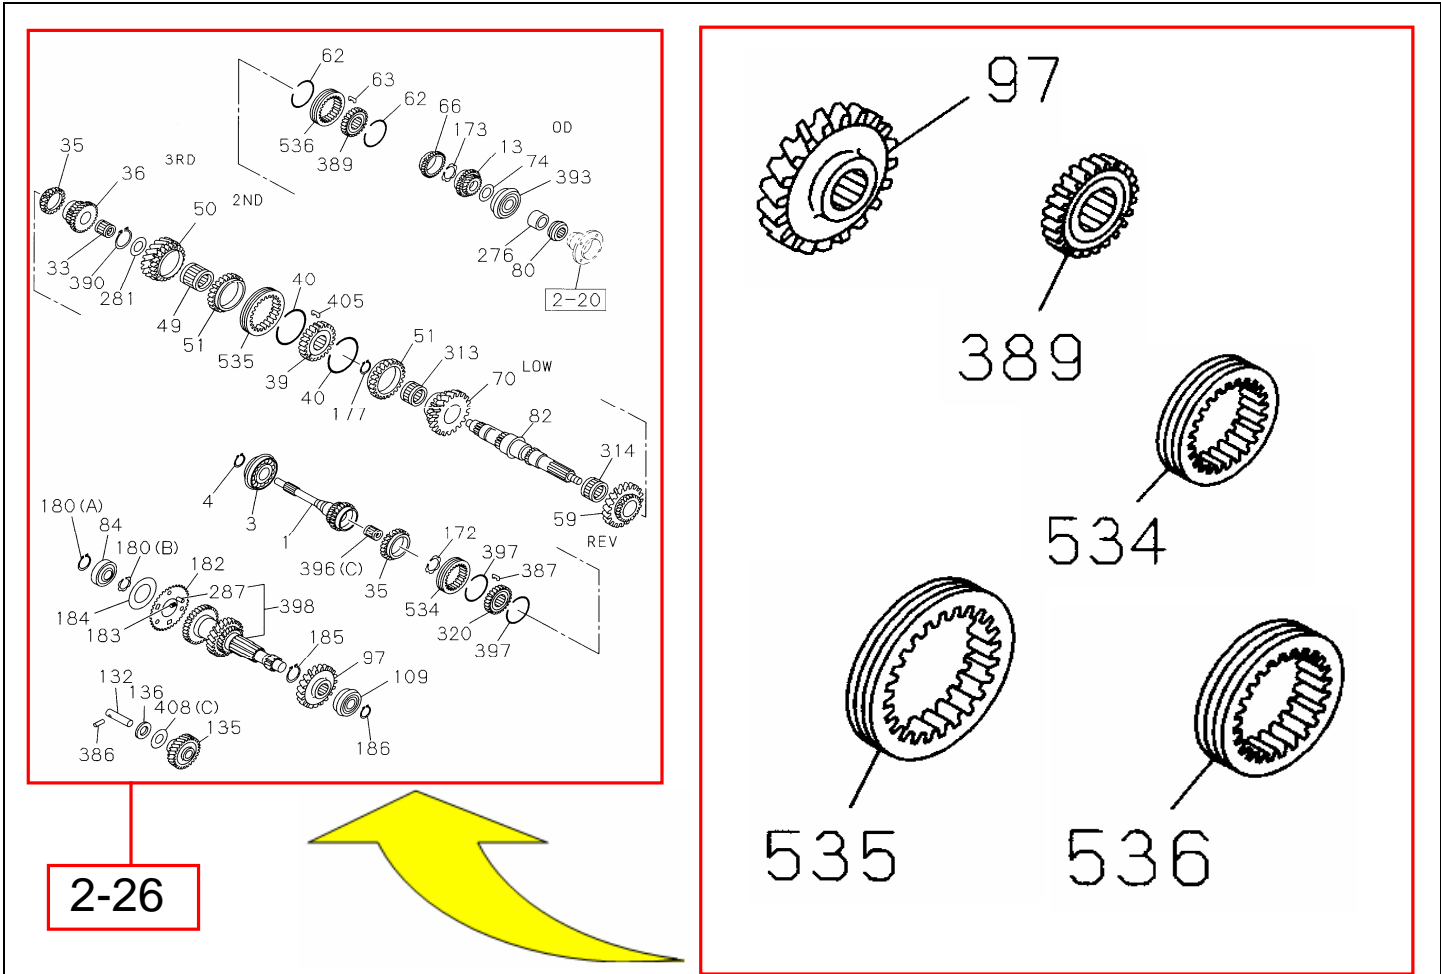

PART INFORMATION

No : 055 / IAMI / PM / PART / XI / 2011
Tanggal : 30 Nov 2011
Perihal : Gear, Sleeve and Hub Trans MSB

2-26 MANUAL TRANSMISSION

NO	PART NUMBER	DESCRIPTION	FIG NO	KEY NO	APPLIED DATE	RETAIL	REMARKS
1	8-97077 341-1	GEAR ; 5TH COUNTER	2-26	97	0702-1010	2.275.000	Z = 53 (NHR55 EURO 2)
2	8-97169 511-0	GEAR ; 5TH COUNTER	2-26	97	1011-	2.275.000	Z = 53 (NHR55 EURO 2)
3	8-97372 900-0	GEAR ; 5TH COUNTER	2-26	97	0702-	2.025.000	Z = 55 (NKR55 EURO 2)
4	8-97373 144-0	HUB; CLU, REV & 5TH	2-26	389	0410-0701	1.450.000	NHR55 , Z=36
5	8-97373 144-0	HUB; CLU, REV & 5TH	2-26	389	0702-	1.450.000	NHR55, NKR55 , Z=36
6	8-97177 134-0	SLEEVE ; HUB, 4TH&3RD	2-26	534	0702-	610.000	NHR/NKR55 EURO 2 , Z=36
7	8-97177 133-0	SLEEVE ; HUB, LOW-2ND	2-26	535	0702-	820.000	NHR/NKR55 EURO 2 , Z=42
8	8-97177 135-0	SLEEVE ; HUB, REV-5TH	2-26	536	0702-	710.000	NHR/NKR55 EURO 2 , Z=36