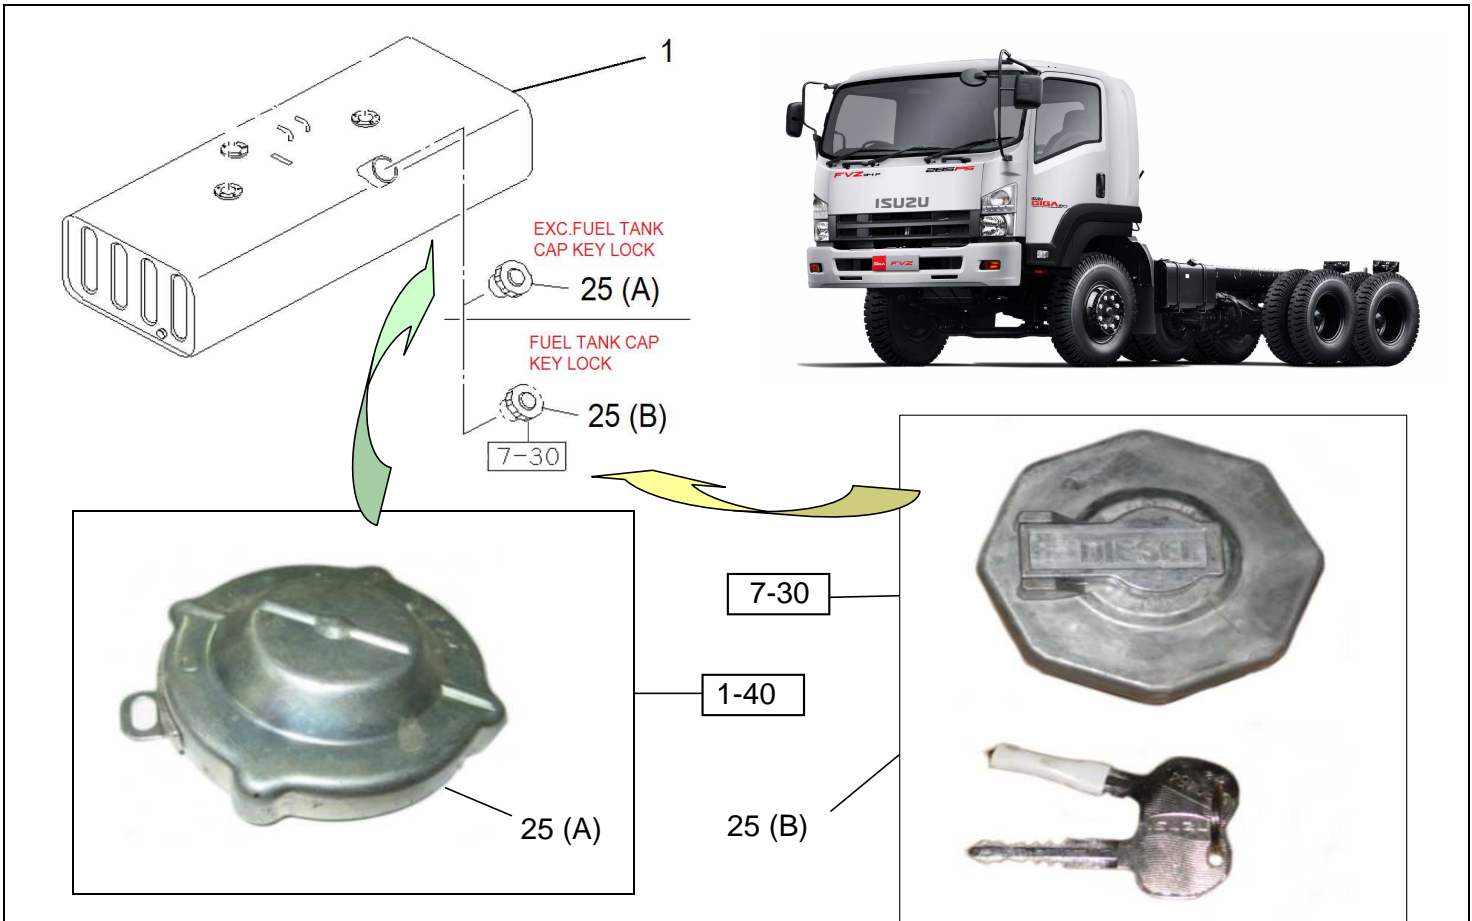

# PART INFORMATION

No : 064 / PI / PART / IAMI / XI / 2012  
Tanggal : 19 Nov 2012  
Perihal : CAP FUEL TANK GIGA

**FIG.NO : 1-40 FUEL TANK & 7-30 LOCK CYLINDER SET**

NO	PART NEW	DESCRIPTION	FIG No.	KEY NO.	TYPE	RETAIL	REMARKS
1	1-22440 046-1	CAP; FILLER,FUEL TANK GIGA	1-40	25 (A)	GIGA	171.000	F Series GIGA
2	8-98146 010-0	CAP; FUEL TANK,W/KEY GIGA	7-30	25 (B)	GIGA	610.000	F Series GIGA
3	8-98182 507-0	TANK ASM;FUEL,200L GIGA	1-40	1	GIGA	8.400.000	(OLD) , F Series GIGA
4	7-56200 311-A	TANK ASM;FUEL,200L GIGA	1-40	1	GIGA	1.800.000	(NEW) , F Series GIGA