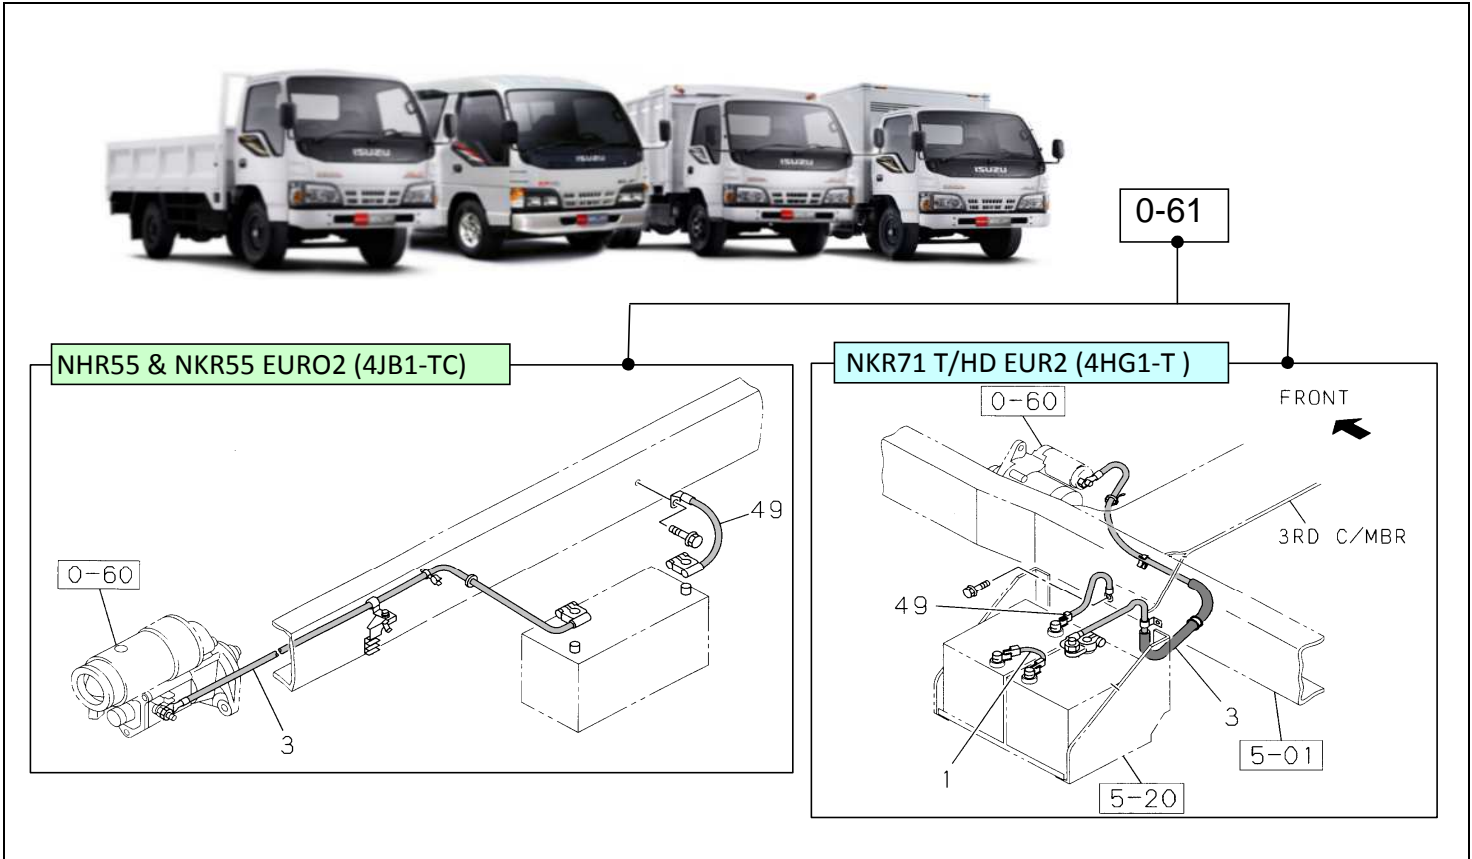

PART INFORMATION

No : 065 / PI / PART / IAMI / XI / 2012
Tanggal : 20 Nov 2012
Perihal : CABLE BATTERY N Series

FIG.NO : 0-61 BATTERY AND BATTERY CABLE

NO	PART NEW	DESCRIPTION	FIG No.	KEY NO.	TYPE	RETAIL	REMARKS
1	7-42400 206-A	CABLE BATTERY (+)	0-61	1	4BE1, 4HG1-T	19.000	NKR58, NKR71 T/HD EURO2
	8-97230 719-2	CABLE BATTERY (+)	0-61	1	4HG1-T	128.000	NKR71 T/HD EURO2
2	7-42400 213-A	CABLE BATTERY TO STARTER	0-61	3	4JB1,4HF1, 4HG1-T	116.000	NHR55, NKR66, NKR66-2 NKR71 T/HD EURO2
	7-42400 202-A	CABLE BATTERY TO STARTER	0-61	3	4BE1, 4HF1	108.000	NKR58, NKR66
	7-42400 203-A	CABLE BATTERY TO STARTER	0-61	3	4JB1-TC	105.000	NHR55 T/B, NKR55 T/B EURO2
	7-42510 210-A	CABLE BATTERY TO STARTER	0-61	3	4JB1-TC	123.000	NKR55 6 BAN EURO2
3	7-42400 204-A	CABLE BATTERY (-)	0-61	49	4JB1, 4JB1-TC	34.000	NHR55 T/B, NKR55 T/B EURO2 NKR55 B (LWB)
	7-42400 212-A	CABLE BATTERY (-)	0-61	49	4BE1, 4HF1, 4HG1-T	28.000	NKR58, NKR66, NKR71 T/HD EURO2
	7-42520 210-A	CABLE BATTERY (-)	0-61	49	4JB1-TC	66.000	NKR55 6 BAN EURO2