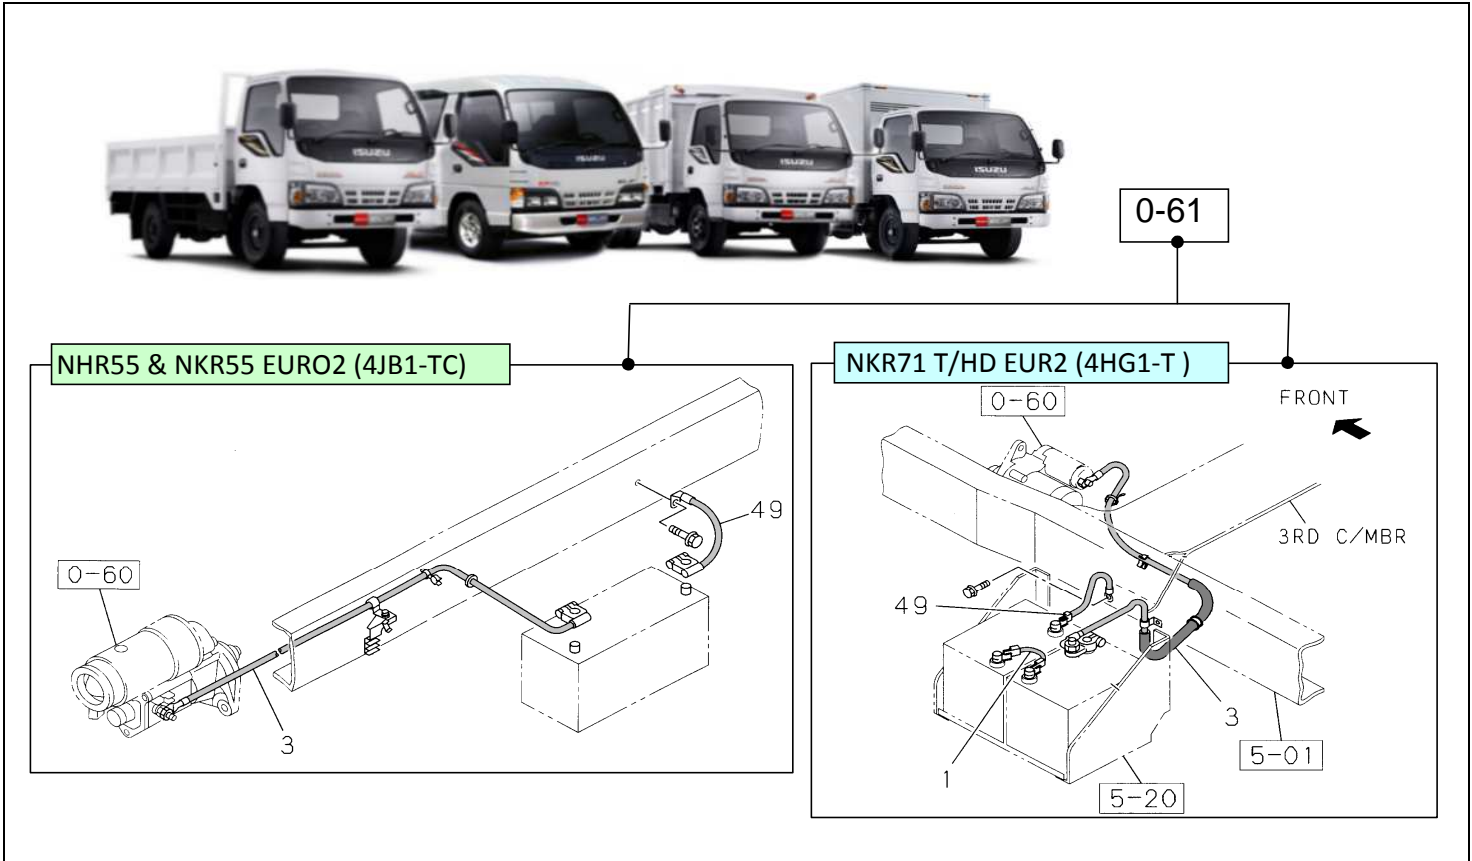

PART INFORMATION

No : 065 / PI / PART / IAMI / XI / 2012
Tanggal : 20 Nov 2012
Perihal : CABLE BATTERY N Series

REVISED
28-Mar-13

FIG.NO : 0-61 BATTERY AND BATTERY CABLE

NO	PART NEW	DESCRIPTION	FIG No.	KEY NO.	TYPE	RETAIL	REMARKS
1	8-97230 719-2	CABLE BATTERY (+)	0-61	1	4HF1	128.000	NKR 66
	7-42400 206-A	CABLE BATTERY (+)	0-61	1	4BE1, 4HG1-T	19.000	NKR58, NKR71 T/HD EURO2
	7-42400 206-A	CABLE BATTERY (+)	0-61	1	4HG1-T	19.000	NKR71 T/HD EURO2 HARIMAU
2	7-42400 213-A	CABLE BATTERY TO STARTER	0-61	3	4BE1, 4HF1, 4HG1-T	116.000	NKR58, NKR66, NKR71 T/HD EURO2
	7-42400 213-A	CABLE BATTERY TO STARTER	0-61	3	4HG1-T	116.000	NKR71 T/HD EURO2 HARIMAU
	7-42400 202-A	CABLE BATTERY TO STARTER	0-61	3	4BE1, 4HF1	108.000	NKR58, NKR66
	7-42400 203-A	CABLE BATTERY TO STARTER	0-61	3	4JB1-TC	105.000	NHR55 T/B, NKR55 T/B EURO2
	7-42510 210-A	CABLE BATTERY TO STARTER	0-61	3	4JB1-TC	123.000	NKR55 6 BAN EURO2
3	7-42400 204-A	CABLE BATTERY (-)	0-61	49	4JB1, 4JB1-TC	34.000	NHR55 T/B, NKR55 T/B/NKR55 B (LWB) E2
	7-42520 210-A	CABLE BATTERY (-)	0-61	49	4JB1-TC	66.000	NKR55 6 BAN EURO2
	7-42400 212-A	CABLE BATTERY (-)	0-61	49	4BE1, 4HF1, 4HG1-T	28.000	NKR58, NKR66, NKR71 T/HD EURO2
	7-42400 212-A	CABLE BATTERY (-)	0-61	49	4HG1-T	28.000	NKR71 T/HD EURO2 HARIMAU