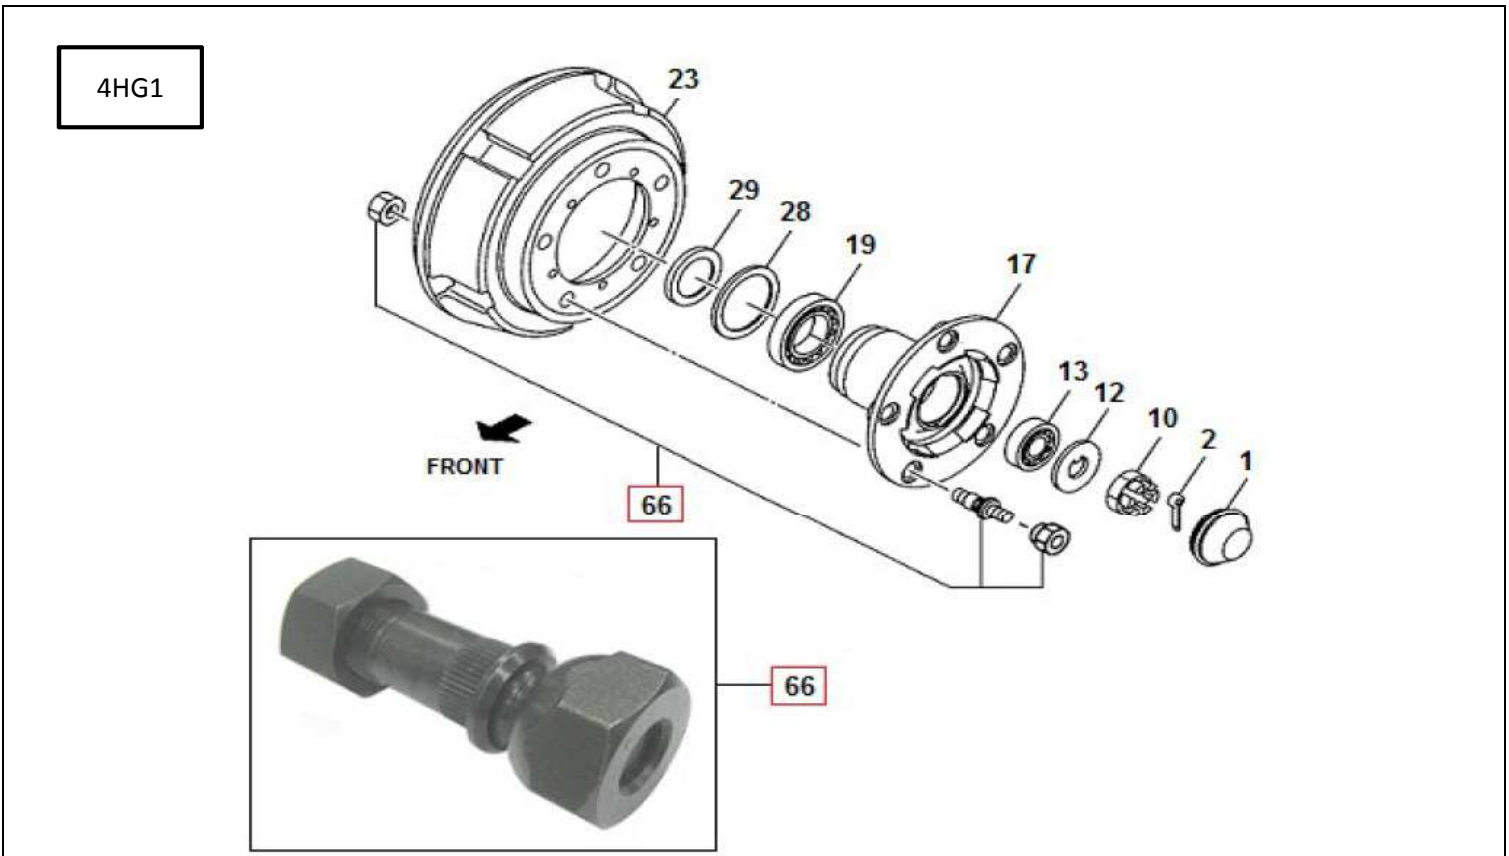

# PART INFORMATION

No : 072 / PI / PART / IAMI / XI / 14  
 Tanggal : 10 November 2014  
 Perihal : PIN WHEEL SET FRONT,NKR71 (4HG1), IADG

FIG.NO : 4-11 FRONT HUB AND DRUM

NO	PART NEW	DESCRIPTION	FIG No.	KEY NO.	APPLIED DATE	RETAIL	REMARKS
1	I6-87411 882-0	PIN WHEEL SET FRONT	4-11	66	-	Rp40.000	(RH ) NKR71 HARIMAU
2	I6-87411 883-0	PIN WHEEL SET FRONT	4-11	66	-	Rp40.000	(LH ) NKR71 HARIMAU