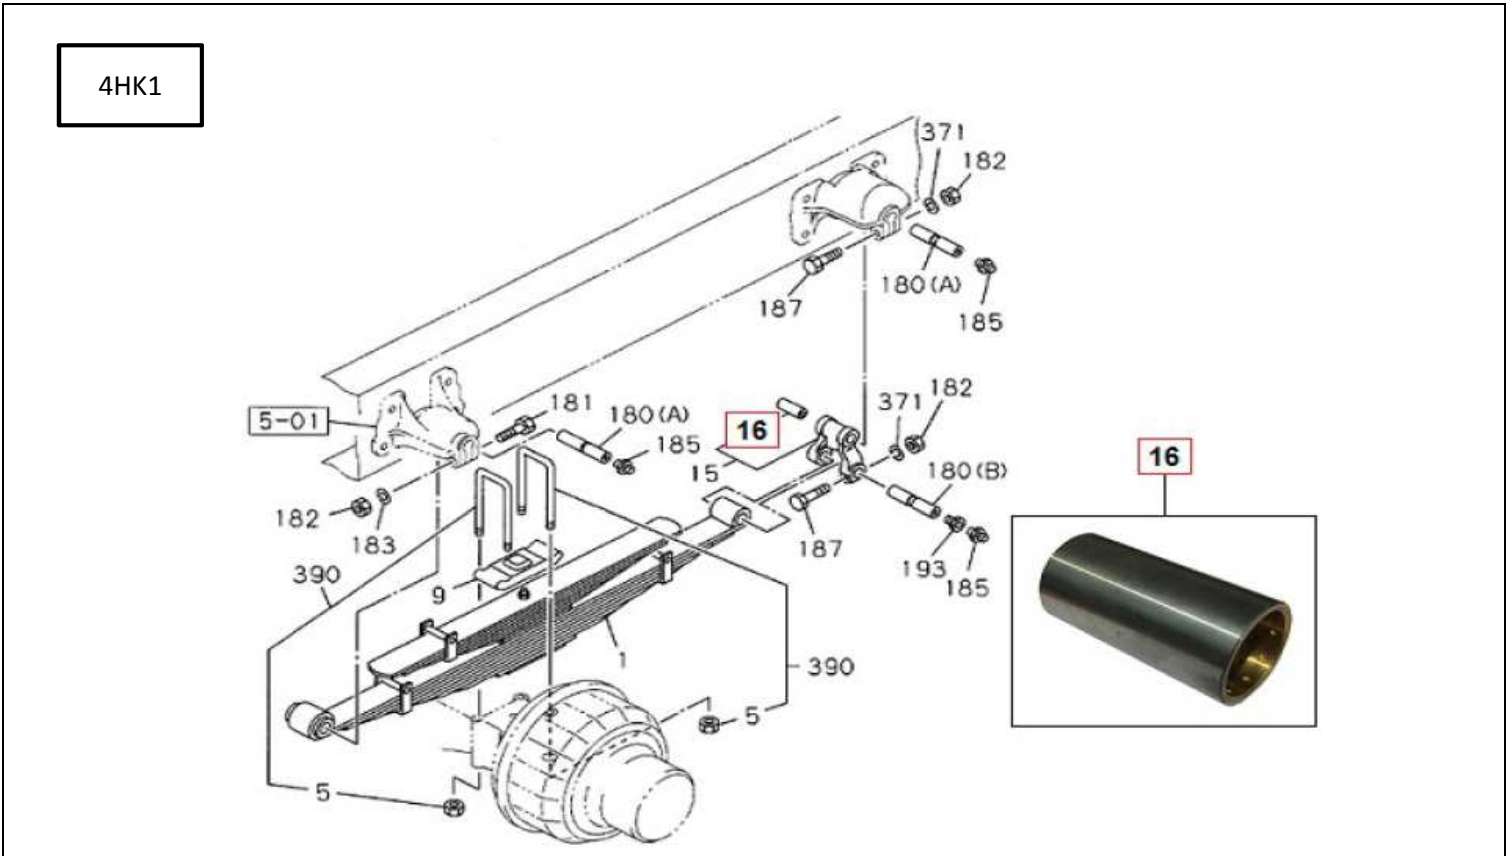

# PART INFORMATION

No : 079 / PI / PART / IAMI / XI / 14  
Tanggal : 24 November 2014  
Perihal : BUSHING SHACKLE, FRR, IADG

**FIG.NO : 4-50 FRONT SUSPENSION**

NO	PART NEW	DESCRIPTION	FIG No.	KEY NO.	APPLIED DATE	RETAIL	REMARKS
1	16-98082 176-0	BUSHING SHACKLE	4-50	16	1103-	Rp35.000	FRR