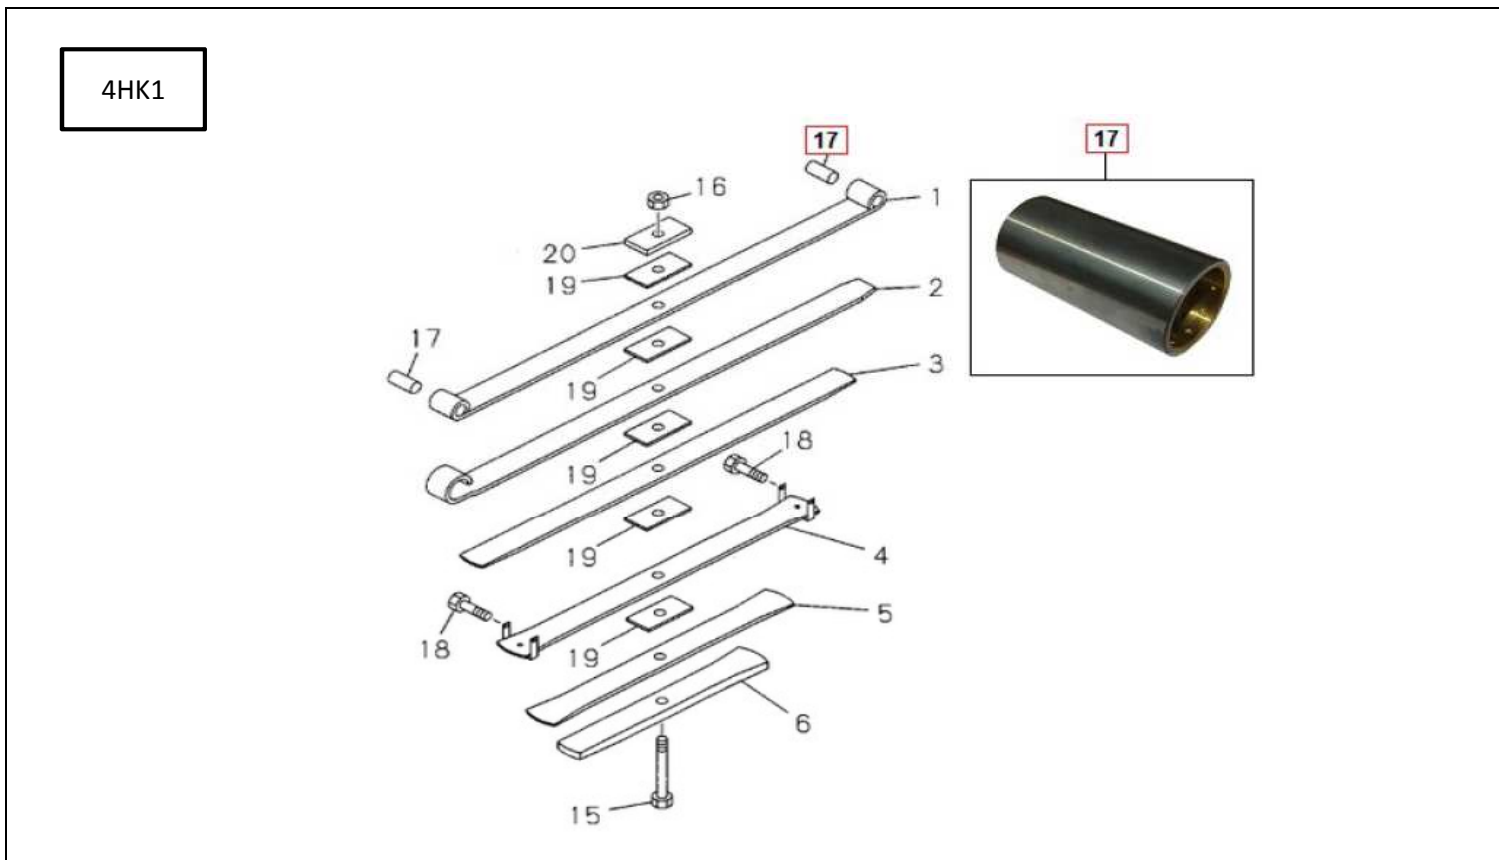

## PART INFORMATION

No : 080 / PI / PART / IAMI / XI / 14  
 Tanggal : 24 November 2014  
 Perihal : BUSHING SPRING,FRR, IADG

FIG.NO : 4-55 FRONT LEAF SPRING

NO	PART NEW	DESCRIPTION	FIG No.	KEY NO.	APPLIED DATE	RETAIL	REMARKS
1	16-65001 315-0	BUSHING SPRING	4-55	17	1103-	Rp35.000	FRR