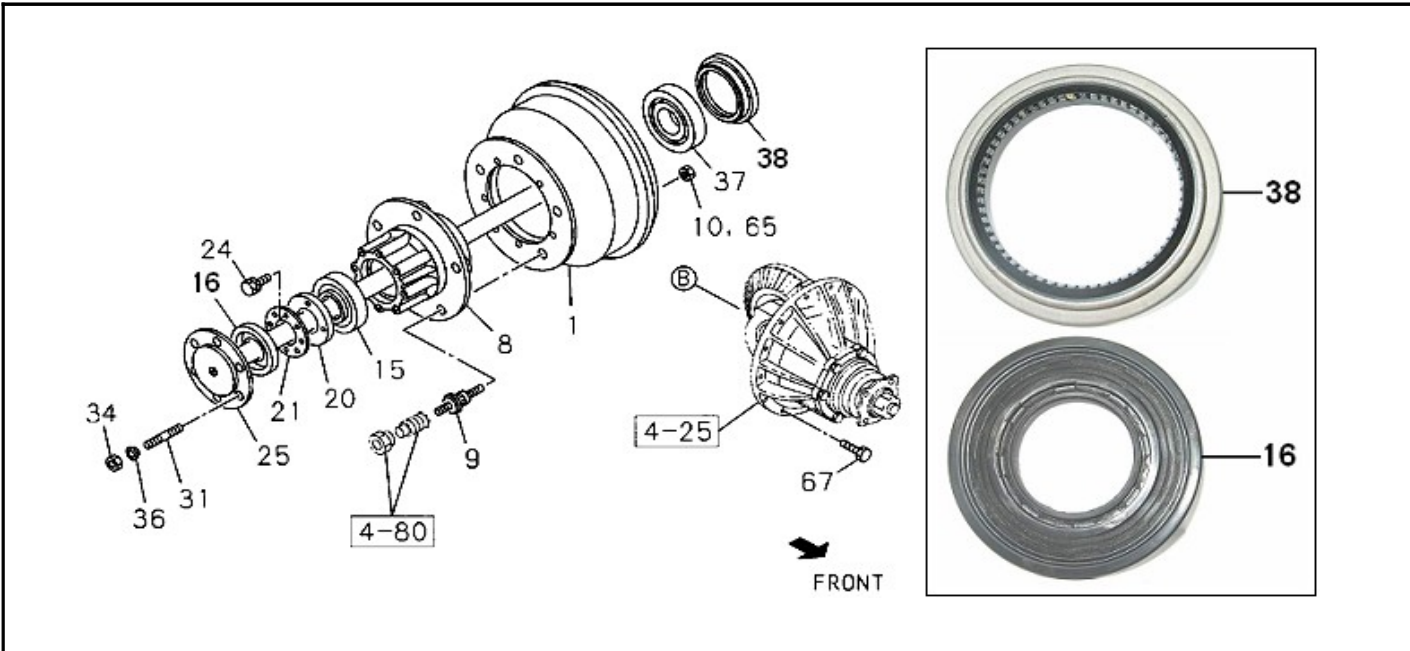

## INTERNAL PART INFO

# ISUZU ASTRA DOMESTIC GENUINE

No : 04/IAMI/IADG/VI/2010

Tanggal : 25 Juni 2010

Perihal : REAR AXLE CASE & SHAFT IADG

**FIG.NO : 4-20 REAR AXLE CASE & SHAFT**

NO	PART NUMBER	DESCRIPTION	Fig Key	Key	TYPE	APPL DATE	REMARKS
1	I6-94336 317-2	SEAL; OIL, RR HUB, OUTER	4-20	16	4HF1	9312-	NKR66, NKR71 E2
2	I6-94336 316-1	SEAL; OIL, RR HUB, INNER	4-20	38	4HF1	9312-	NKR66, NKR71 E2
Note: <b>Material Packaging</b> IP-GH000 000-D PLS-17 X 22 X 0,6, ISUZU <span style="float: right;">Item 1 &amp; 2</span>							
<b>Mohon dibuka PO nya ke Central Inti Globalindo ( 300140 )</b>							