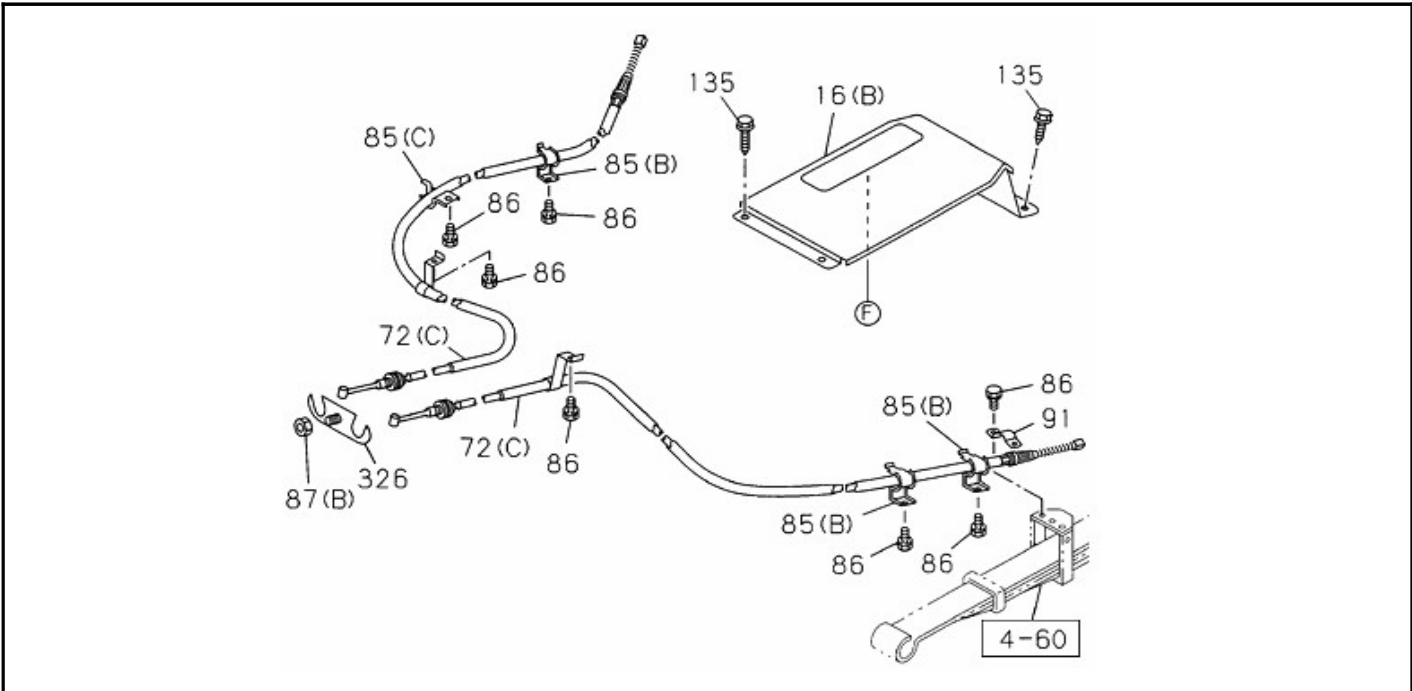

INTERNAL PART INFO

ISUZU ASTRA DOMESTIC GENUINE

No : 05/IAMI/IADG/VI/2010

Tanggal : 25 Juni 2010

Perihal : PARKING BRAKE CONTROL IADG

FIG.NO : 3-11 PARKING BRAKE CONTROL

NO	PART NUMBER	DESCRIPTION	Fig Key	Key	TYPE	APPL DATE	REMARKS
1	I6-97956 184-0	CABLE; PARKING BRAKE	3-11	72C	4JA1	0008-	RH, TBR541
2	I6-97956 185-0	CABLE; PARKING BRAKE	3-11	72C	4JA1	0008-	LH, TBR541
Note: Material Packaging IP-GK000 000-0 PLS-50 X 65 X 0,6, ISUZU							Item 1 & 2
Mohon dibuka PO nya ke Central Inti Globalindo (300140)							