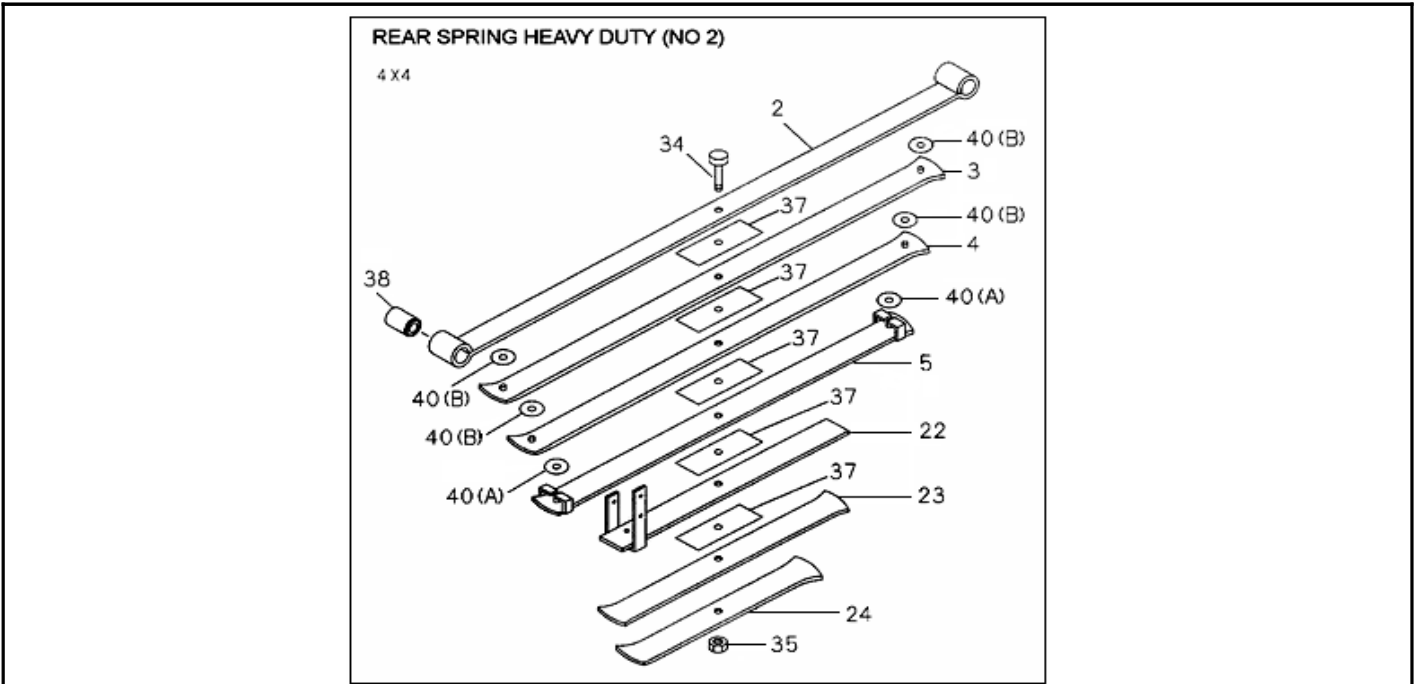

INTERNAL PART INFO
ISUZU ASTRA DOMESTIC GENUINE

No : 13/IAMI/IADG/XI/2010

Tanggal : 28 Nopember 2010

Perihal : REAR LEAF SPRING D-MAX IADG

FIG.NO : 4-65 REAR LEAF SPRING

NO	PART NUMBER	DESCRIPTION	Fig Key	Key	TYPE	APPL DATE	REMARKS
1	I8-97946 819-A	SPRING ASM REAR D-MAX	4-60	1	D-MAX	0307-	Heavy Duty (7 Leaf)
2	I8-97246 606-A	SPRING LEAF NO.1,D-MAX	4-65	2	D-MAX	0307-	Heavy Duty (7 Leaf)
3	I8-97246 610-A	SPRING LEAF NO.2, D-MAX	4-65	3	D-MAX	0307-	Heavy Duty (7 Leaf)
4	I8-97246 616-A	SPRING LEAF NO.3,D-MAX	4-65	4	D-MAX	0307-	Heavy Duty (7 Leaf)
5	I8-97246 619-A	SPRING LEAF NO.4,D-MAX	4-65	5	D-MAX	0307-	Heavy Duty (7 Leaf)
6	I8-97368 646-A	SPRING LEAF NO.1 REAR SUB	4-65	22	D-MAX	0307-	Heavy Duty (7 Leaf)
7	I8-97368 647-A	SPRING LEAF NO.2 REAR SUB	4-65	23	D-MAX	0307-	Heavy Duty (7 Leaf)
8	I8-97304 272-A	SPRING LEAF NO.3 REAR SUB	4-65	24	D-MAX	0307-	Heavy Duty (7 Leaf)